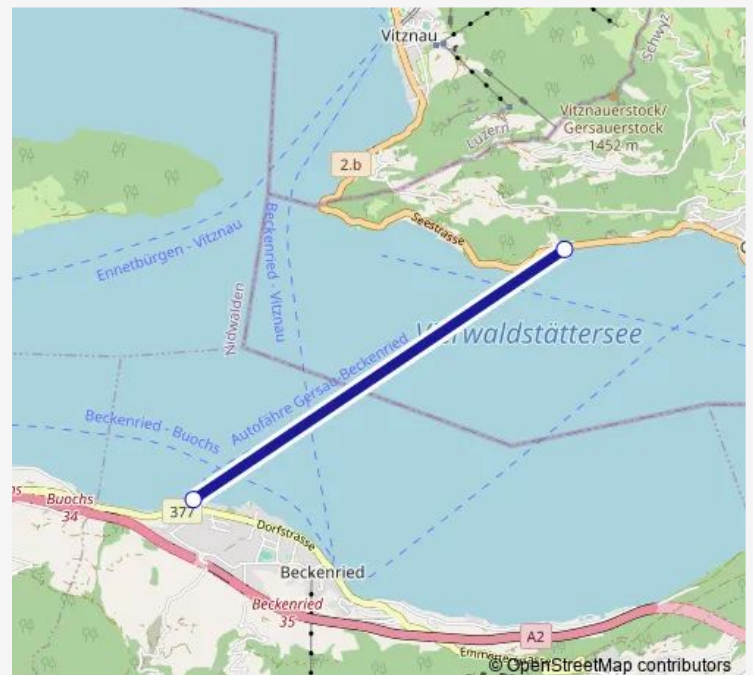

Ferry 14 FAE 14

[Go to website](#)

Direction

undefined — undefined

0 stops

[Open route schedule](#)

Route schedule

undefined — undefined

Monday	10:40
Tuesday	10:40
Wednesday	10:40
Thursday	10:40
Friday	10:40
Saturday	10:40
Sunday	10:40

Route info

Direction:

Stops: 0

Trip Duration: – min

■ 14 — FAE 14

14 Ferry time schedules and route maps are available in an offline PDF at busmaps.com. Use the busmaps.com website to see live bus times, train schedule or subway schedule, and step-by-step directions for all public transit in Beckenried