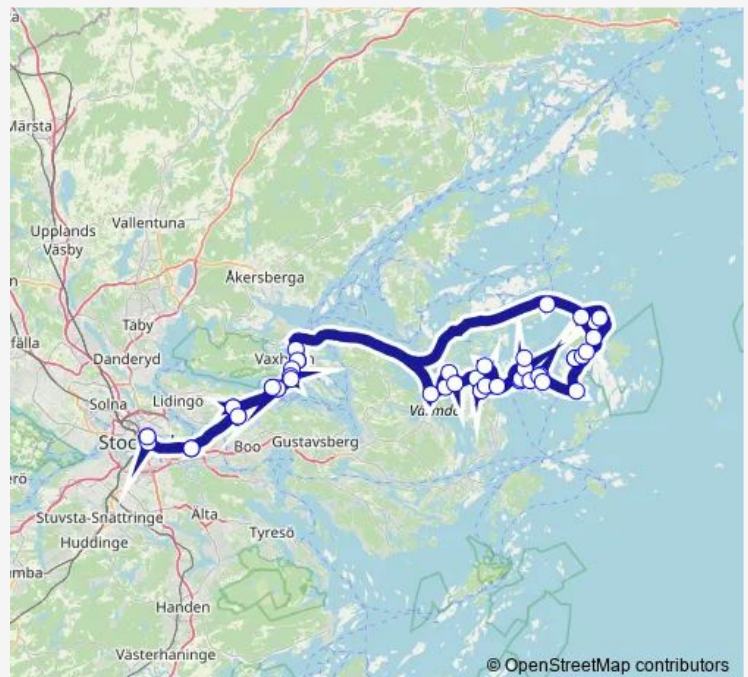

### Route schedule

Strömkajen — Dragedet

Monday —

Tuesday —

Wednesday 08:45

Thursday 08:45

Friday 08:45

Saturday —

### Route info

Direction: Strömkajen

Stops: 37

Trip Duration: 4 hour 15 min

Ytterö

Träskö-Gåln

Karsholm

Norra Stavsudda