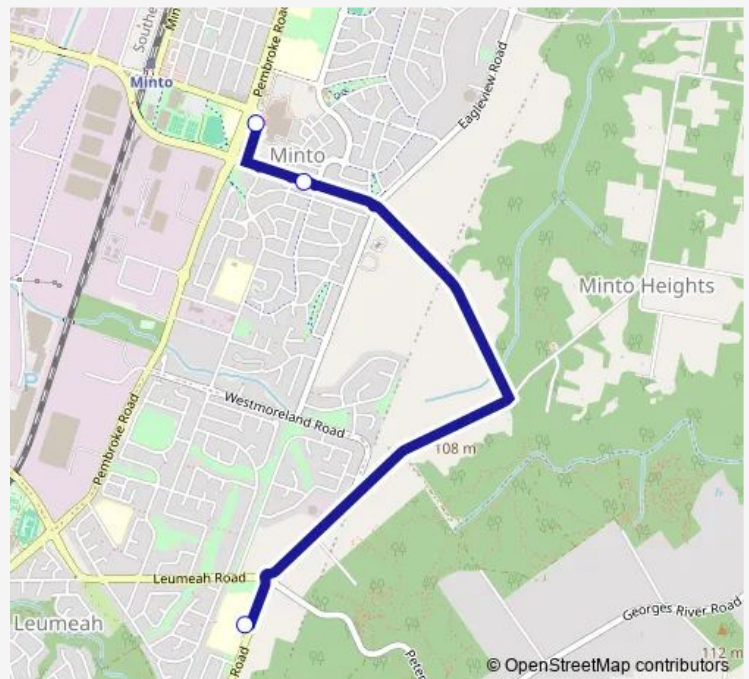

School Bus 4021 Leumeah HS to Minto

[Go to website](#)

Direction

Leumeah Hs — Brookfield Rd Before Pembroke Rd

3 stops

[Open route schedule](#)

Leumeah Hs

Ben Lomond Rd Before Bartle Av

Brookfield Rd Before Pembroke Rd

Route schedule

Leumeah Hs — Brookfield Rd Before Pembroke Rd

Monday	15:00
Tuesday	15:00
Wednesday	15:00
Thursday	15:00
Friday	—
Saturday	—
Sunday	—

Route info

Direction: Leumeah Hs

Stops: 3

Trip Duration: 0 hour 9 min

4021 — Leumeah HS to Minto

4021 School Bus time schedules and route maps are available in an offline PDF at busmaps.com. Use the busmaps.com website to see live bus times, train schedule or subway schedule, and step-by-step directions for all public transit in Liverpool