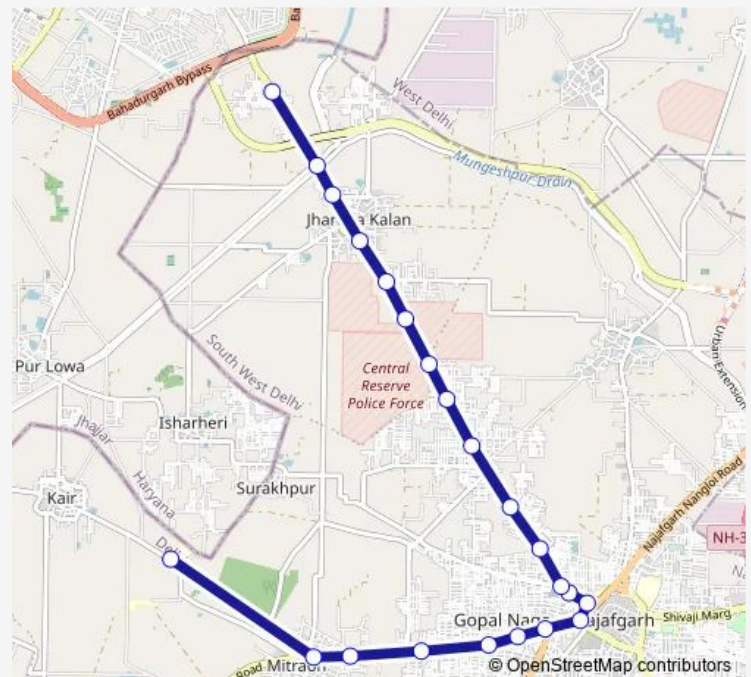

Bus 825stlup2

[Go to website](#)

Direction

Kair Depot — Satyapuram Jharoda

22 stops

[Open route schedule](#)

Kair Depot

Mitraon Village

Thursday 05:12-14:44

Friday 05:12-14:44

Saturday 05:12-14:44

Sunday 05:12-14:44

Route info

Direction: Kair Depot

Stops: 22

Trip Duration: 0 hour 48 min