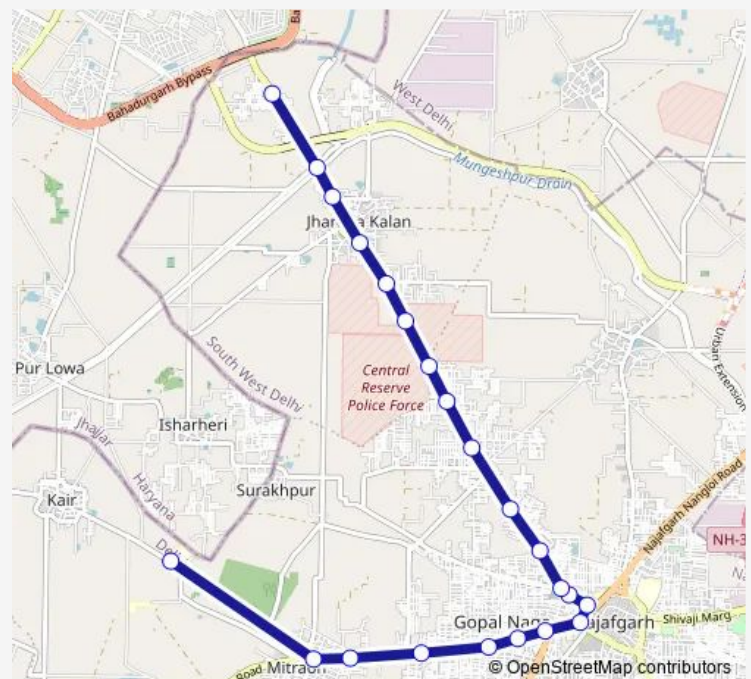

Thursday 05:12-14:44

Friday 05:12-14:44

Saturday 05:12-14:44

Sunday 05:12-14:44

Route info

Direction: Kair Depot

Stops: 22

Trip Duration: 0 hour 48 min