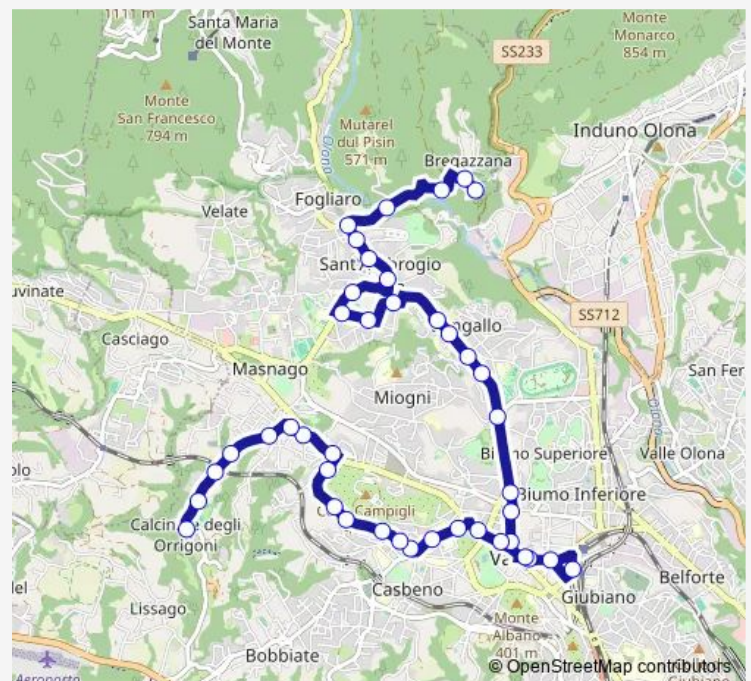

Monday 09:30-18:00

Tuesday —

Wednesday —

Thursday —

Friday —

Saturday —

Sunday 09:30-18:00

Route info

Direction: Varese, Trieste, Stazione Fs

Stops: 58

Trip Duration: 0 hour 50 min

Z — Bregazzana - Calcinate degli Origoni

Varese, Per Bregazzana 19/Molinetto

Varese, Robarello/Virgilio

Varese, Virgilio 47/Ausonio,S.Ambrogio