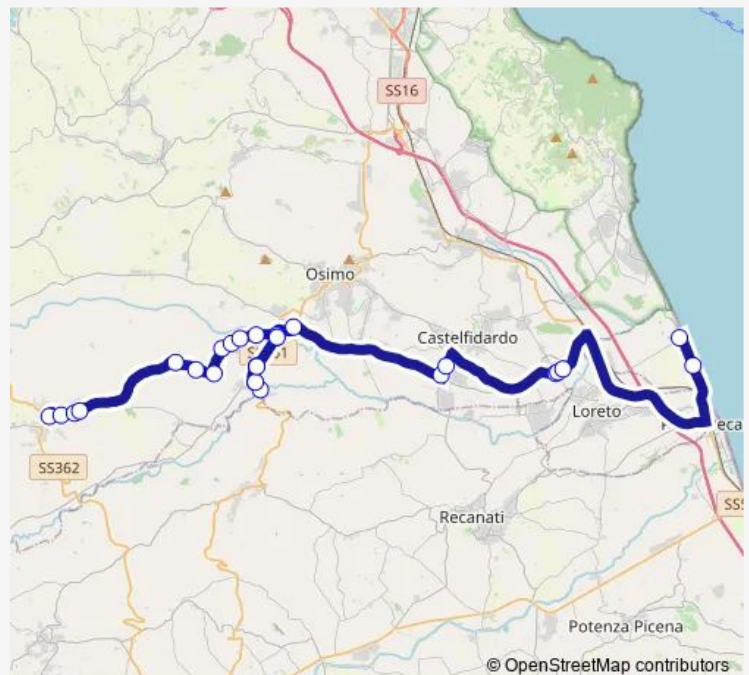

Osimo (Cotto E Biscotto)

Padiglione (Centro Scuole)

Cerretano (Gatto Nero)

Route schedule

Filottrano (Capolinea) — Porto Recanati (Foce Musone)

Monday 07:45

Tuesday 07:45

Wednesday 07:45

Thursday 07:45

Friday 07:45

Saturday 07:45

Sunday —

Route info

Direction: Filottrano (Capolinea)

Stops: 27

Trip Duration: 1 hour 0 min

Z — Ser.Mare - Filottrano - Foce Musone

Cerretano

Acquaviva (Semaforo)

Acquaviva (VIA CHE Guevara)

Deposito DI Castelfidardo

Porto Recanati (Scossicci)

Porto Recanati (Foce Musone)

Z Bus time schedules and route maps are available in an offline PDF at busmaps.com. Use the busmaps.com website to see live bus times, train schedule or subway schedule, and step-by-step directions for all public transit in Osimo