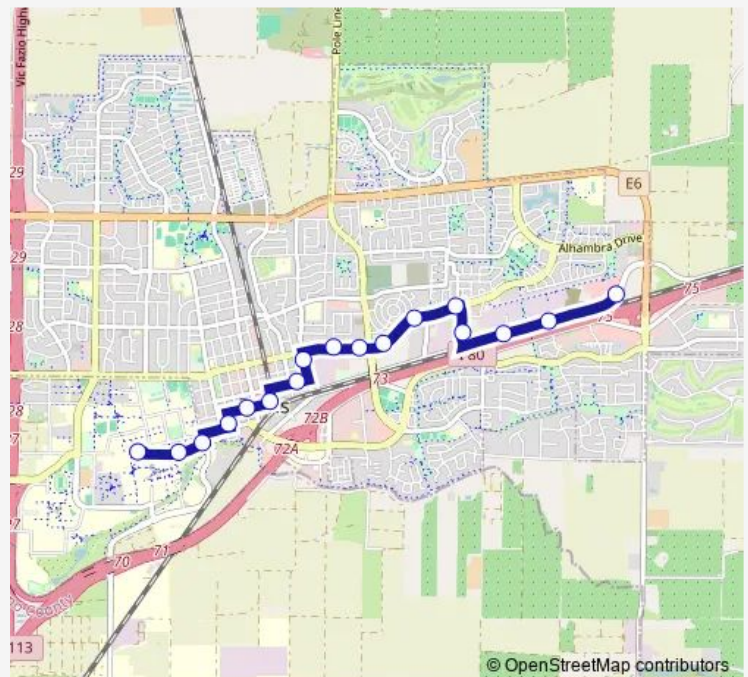

Direction

2nd St. & Target (Wb) — Silo Terminal & Haring Hall (Wb)

17 stops

[Open route schedule](#)

2nd St. & Target (Wb)

2nd St. & Faraday Avenue (Wb)

2nd Street & Cousteau Place (Wb)

Pena & 2nd St. (Nb)

Monday 06:45-23:30

Tuesday 06:45-23:30

Wednesday 06:45-23:30

Thursday 06:45-23:30

Friday 06:45-23:30

Saturday —

Sunday —

Route info

Direction: 2nd St. & Target (Wb)

Stops: 17

Trip Duration: 0 hour 30 min

© OpenStreetMap contributors

Direction

Silo Terminal & Haring Hall (Wb) — 2nd St. & Target (Wb)

20 stops

[Open route schedule](#)

Monday 06:25-23:10

Tuesday 06:25-23:10

Wednesday 06:25-23:10

Thursday 06:25-23:10

Friday 06:25-23:10

Saturday —

Sunday —

Route info