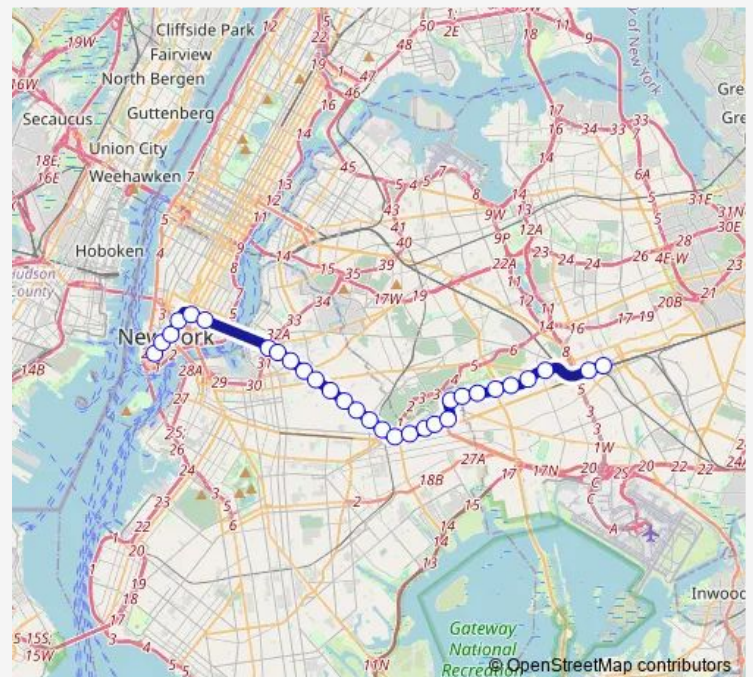

Myrtle Av

Kosciuszko St

Gates Av

Halsey St

Chauncey St

Broadway Junction

Alabama Av

Van Sicten Av

Thursday 01:15-00:55⁺¹

Friday 01:15-00:55⁺¹

Saturday 01:15-00:55⁺¹

Sunday 01:15-00:55⁺¹

Route info

Direction: Broad St

Stops: 30

Trip Duration: 0 hour 56 min

Sutphin Blvd-Archer Av-JFK Airport

Jamaica Center-Parsons/Archer

Direction

Jamaica Center-Parsons/Archer — Broad St

30 stops

[Open route schedule](#)

Jamaica Center-Parsons/Archer

Sutphin Blvd-Archer Av-JFK Airport

Route info

Direction: Jamaica Center-Parsons/Archer

Stops: 30

Trip Duration: 0 hour 53 min

Bowery

Canal St

Chambers St

Fulton St