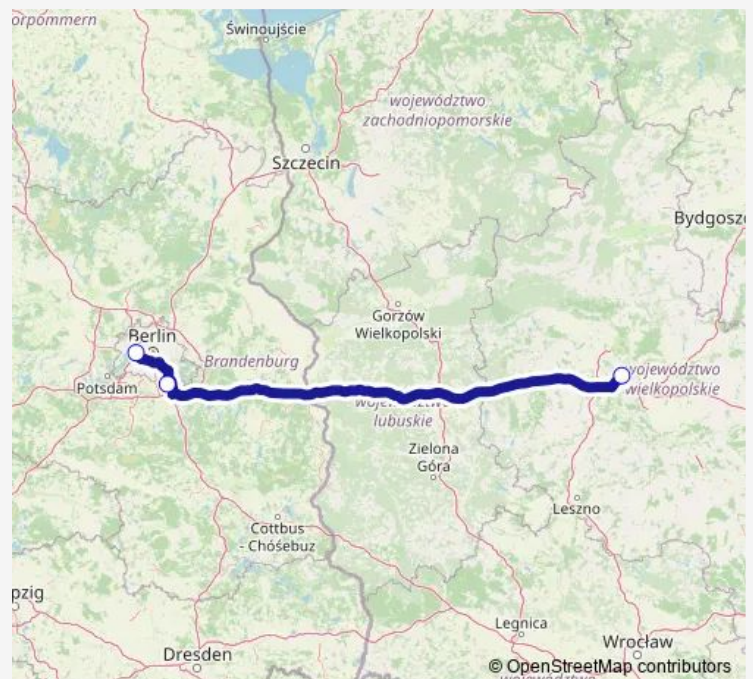

International Coach Service X1320A Poznan - Berlin (X1320 Booster)

[Go to website](#)

Direction

undefined — undefined

0 stops

[Open route schedule](#)

Route schedule

undefined — undefined

Monday	11:35
Tuesday	—
Wednesday	—
Thursday	—
Friday	11:35
Saturday	—
Sunday	—

Route info

Direction:

Stops: 0

Trip Duration: — min

X1320A — Poznan - Berlin (X1320 Booster)

X1320A International Coach Service time schedules and route maps are available in an offline PDF at busmaps.com. Use the busmaps.com website to see live bus times, train schedule or subway schedule, and step-by-step directions for all public transit in Berlin