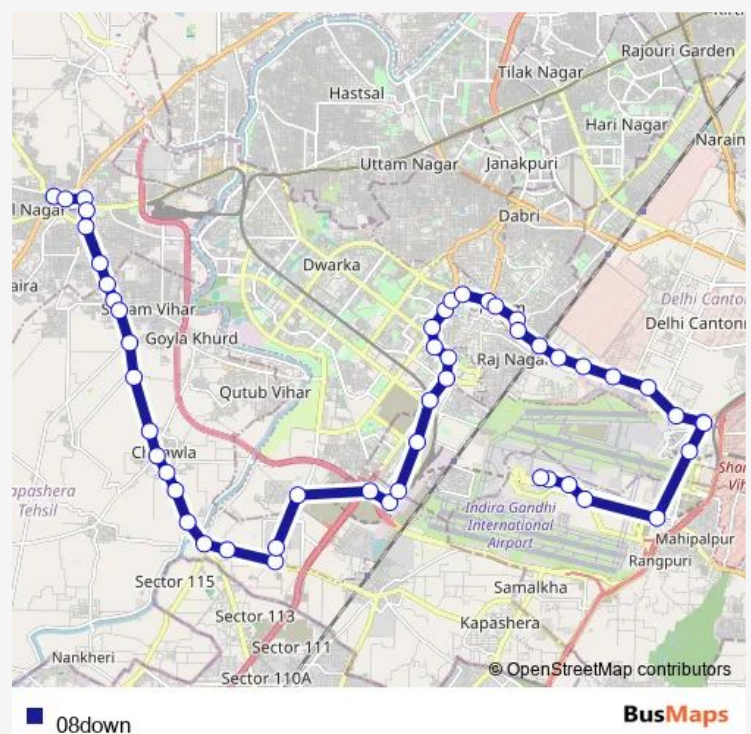

Bamnoli More

Bamnoli More

Dhool Siras

Route schedule

Najafgarh Terminal — IGI Airport Terminal 2 (Air India Office)

Monday 04:40-07:00

Tuesday 04:40-07:00

Wednesday 04:40-07:00

Thursday 04:40-07:00

Friday 04:40-07:00

Saturday 04:40-07:00

Sunday 04:40-07:00

Route info

Direction: Najafgarh Terminal

Stops: 51

Trip Duration: 2 hour 7 min