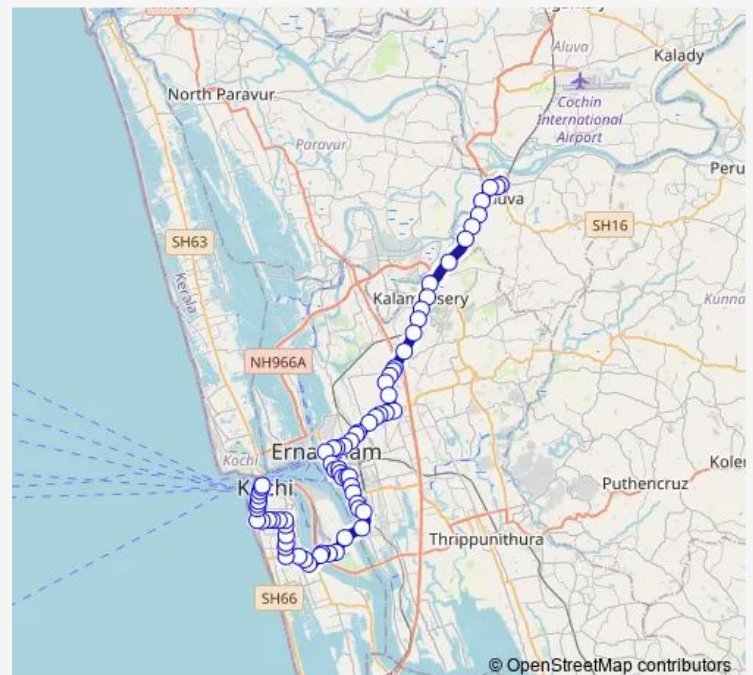

Thursday 06:00

Friday 06:00

Saturday 06:00

Sunday 06:00

Route info

Direction: Aluva Ksrtc Stand

Stops: 70

Trip Duration: 1 hour 38 min

Route info

Direction: Fort Kochi Stand

Stops: 75

Trip Duration: 1 hour 42 min

Naval Base

Thevara Junction

Thevara

Atlantis

Bank Junction

Town Hall

Pump Junction

Zeenath Junction

Old Railway

Aluva Ksrtc Stand

Bus time schedules and route maps are available in an offline PDF at busmaps.com. Use the busmaps.com website to see live bus times, train schedule or subway schedule, and step-by-step directions for all public transit in Kanayannur