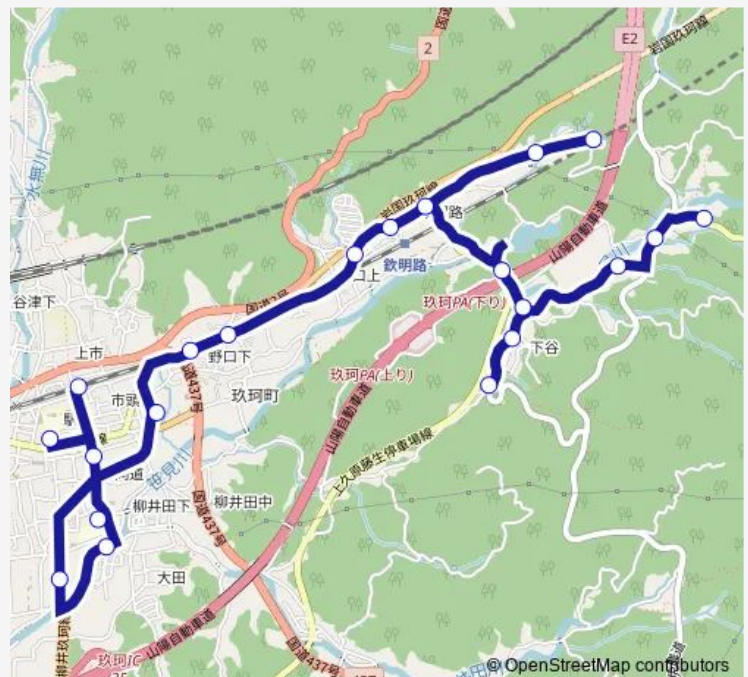

Bus 欽明路・上谷線

[Go to website](#)

Direction

上谷東 — 玖珂駅

21 stops

[Open route schedule](#)

上谷東

上谷集会所前

上谷

下谷南

下谷中

下谷北

リフレまえだ病院前

欽明路回転場

欽明路

東部コミュニティセンター前

欽明路駅前

一の迫川

丈六

野口下

アルク玖珂店

総合センター裏 (玖珂支所)

台の橋住宅前

玖珂クリニック前

本町上

旧玖珂総合支所

玖珂駅

Route schedule

上谷東 — 玖珂駅

Monday 07:16-16:56

Tuesday —

Wednesday —

Thursday 07:16-16:56

Friday 07:16-16:56

Saturday 07:16-16:56

Sunday —

Route info

Direction: 上谷東

Stops: 21

Trip Duration: 0 hour 30 min

■ 欽明路・上谷線

BusMaps