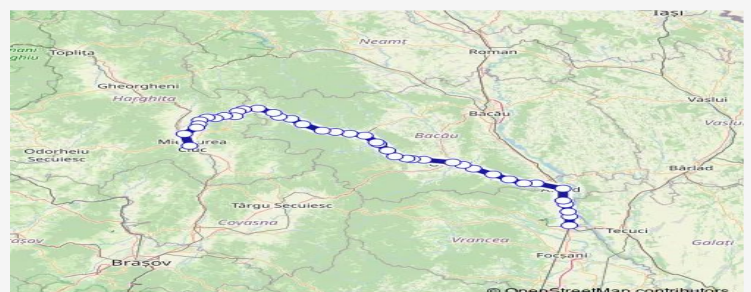

## Route schedule

Mărășești — Miercurea Ciuc

Monday	04:00
Tuesday	04:00
Wednesday	04:00
Thursday	04:00
Friday	04:00
Saturday	04:00
Sunday	04:00

## Route info

Direction: Mărășești

Stops: 41

Trip Duration: 5 hour 9 min

Viișoara h

Târgu Ocna Hm.

Saline hc.

Cireșoia h.