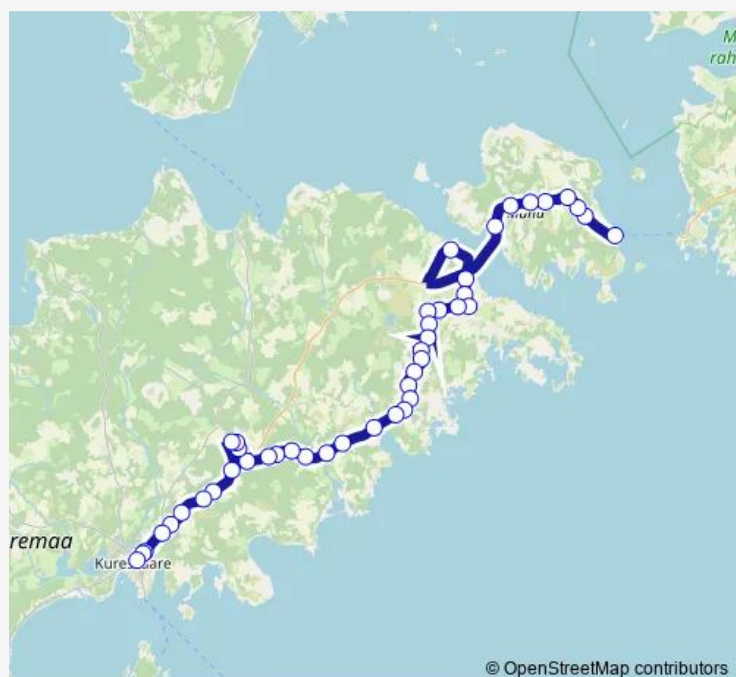

Bus 5202 Kuivastu-Hellamaa-Orissaare-Põide-Laimjala-Kuressaare

[Go to website](#)

Direction

Kuivastu — Kuressaare

44 stops

[Open route schedule](#)

Kuivastu

Võlla tee

Leedumäe

Hellamaa kool

Soonda

Liiva

Piiri

Nautse

Orissaare

Nenu

Mui

Tornimäe

Uuemõisa

Oti

Põide

Koigi-Aadu

Saare

Audla

Kuke

Mustla

Laimjala

Route schedule

Kuivastu — Kuressaare

Monday 07:10

Tuesday 07:10

Wednesday 07:10

Thursday 07:10

Friday 07:10

Saturday —

Sunday —

Route info

Direction: Kuivastu

Stops: 44

Trip Duration: 1 hour 35 min