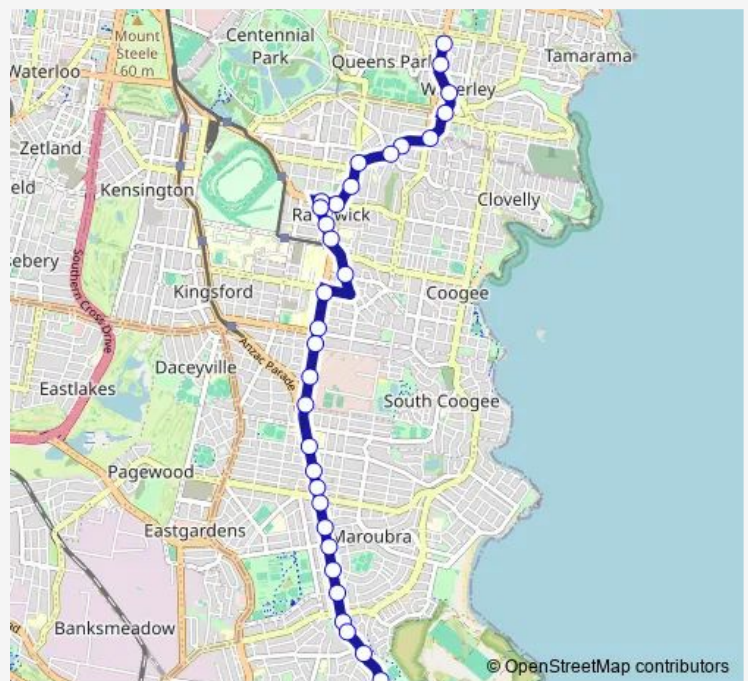

School Bus 686e Waverley College to Malabar

[Go to website](#)

Direction

Waverley College, Carrington Rd — Anzac Pde Before Franklin St

33 stops

[Open route schedule](#)

- Waverley College, Carrington Rd
- Carrington Rd Opp St Charles Primary School
- Bronte Rd Opp Albion St
- St Catherine's School, Gate 1, Albion St
- Albion St Before Carrington Rd
- Frenchmans Rd At Kemmis St
- Frenchmans Rd At Clovelly Rd
- Frenchmans Rd At Avoca St
- Avoca St At Eulalie Av
- Alison Rd At Avoca St
- Alison Rd Opp Alison Park
- Belmore Rd After Alison Rd
- Royal Randwick Shopping Centre, Belmore Rd
- Belmore Rd At Avoca St
- Perouse Rd At St Paul St
- Avoca St Opp Randwick Girls High School
- Avoca St Opp Randwick Boys High School
- Avoca St At Bundock St
- Avoca St Opp Araluen St
- Avoca St Before Holmes St
- Maroubra Junction Public School, Anzac Pde

Route schedule

Waverley College, Carrington Rd — Anzac Pde Before Franklin St

Monday	15:26
Tuesday	15:26
Wednesday	15:26
Thursday	15:26
Friday	15:26
Saturday	—
Sunday	—

Route info

Direction: Waverley College, Carrington Rd

Stops: 33

Trip Duration: 0 hour 34 min

686e — Waverley College to Malabar

Anzac Pde At Alma Rd

Anzac Pde At Green St

Anzac Pde At Garden Lane

Anzac Pde At Byng St

Anzac Pde At Fitzgerald Av