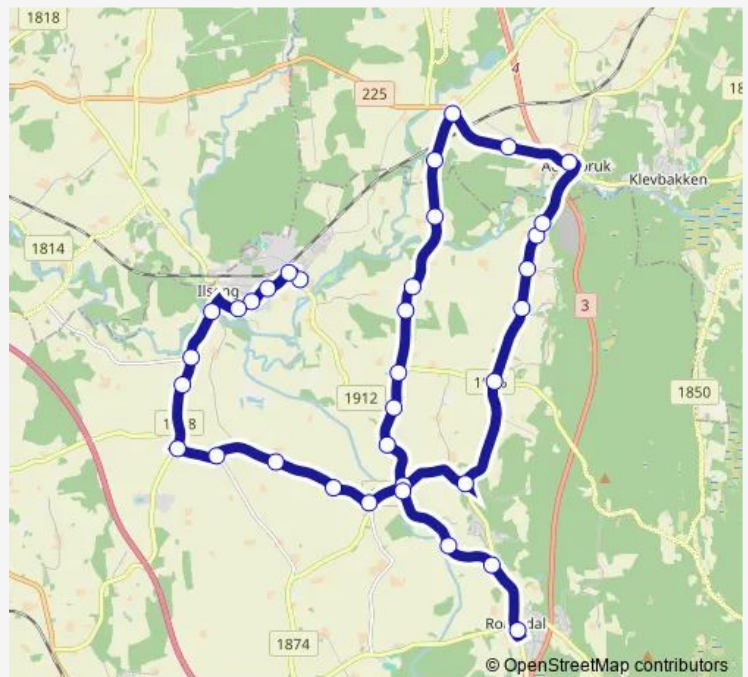

### Route schedule

Breidablikk skole — Romedal

Monday 13:55

Tuesday 13:55

Wednesday 13:55

Thursday 13:55

Friday 12:40-13:55

Saturday —

### Route info

Direction: Breidablikk skole

Stops: 34

Trip Duration: 0 hour 28 min

682 — Nyhuset - Breidablikk - Stange

Fjælgard

Haukstad

Hørsand