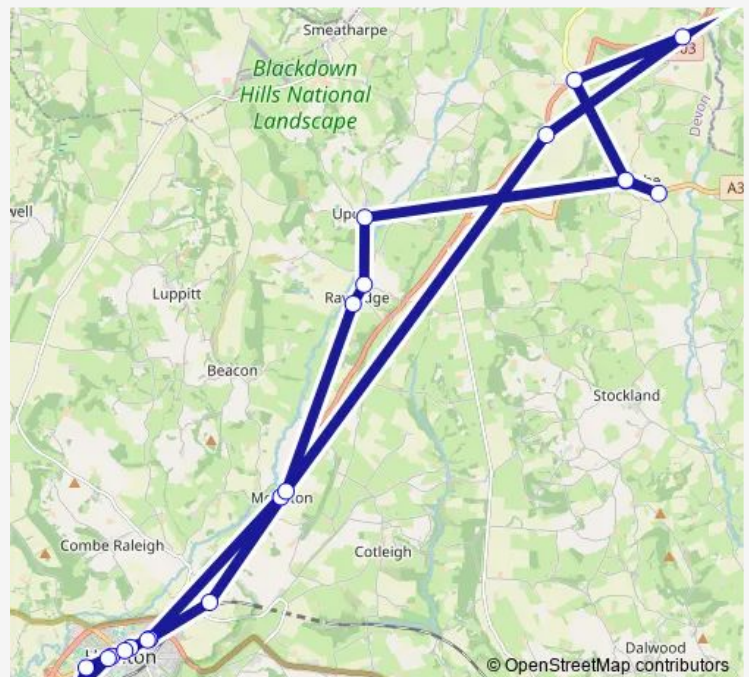

Bus 682 Honiton - Marsh

[Go to website](#)

Direction

Tesco Superstore — Tesco Superstore

25 stops

[Open route schedule](#)

- Tesco Superstore
- Sidmouth Road
- St Peters Road
- Church of the Holy Family
- Mill Street
- Lace Walk
- Red Cow
- Church
- Motel
- Flintlock Inn
- Stopgate Cross
- Yarcombe Inn
- Pound Lane
- Yarcombe Inn
- Sidmouth Arms
- Post Box
- Ottervale Close
- Shelter
- Otter Valley Caravan Park
- Congregational Church
- Job Centre

Route schedule

Tesco Superstore — Tesco Superstore

Monday	—
Tuesday	10:25
Wednesday	—
Thursday	—
Friday	—
Saturday	—
Sunday	—

Route info

Direction: Tesco Superstore

Stops: 25

Trip Duration: 1 hour 4 min

682 — Honiton - Marsh

Mill Street

St Peters Road

Sidmouth Road

Tesco Superstore

Direction

Tesco Superstore — Tesco Superstore

26 stops

[Open route schedule](#)

Tesco Superstore

Sidmouth Road

St Peters Road

Church of the Holy Family

Mill Street

Lace Walk

Red Cow

Otter Valley Caravan Park