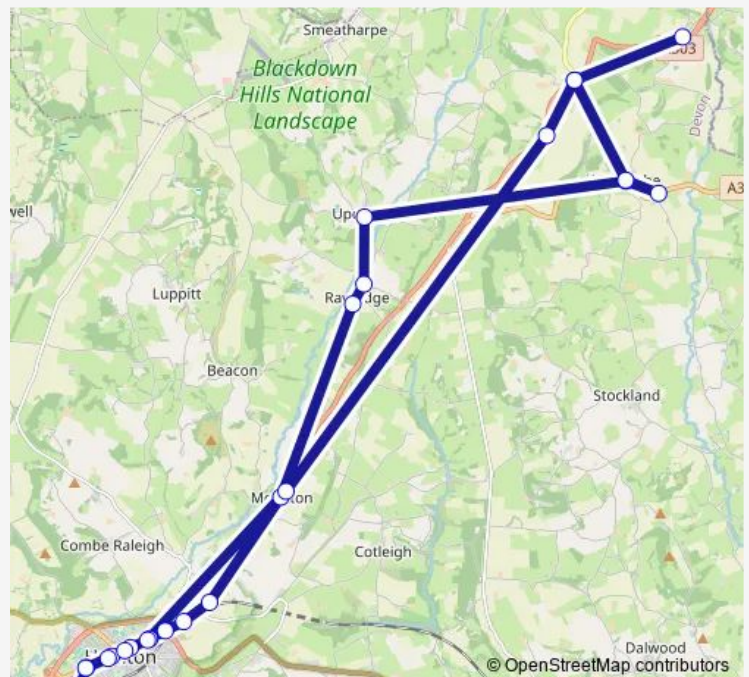

Bus 682 Honiton - Marsh

[Go to website](#)

Direction

Tesco Superstore — Tesco Superstore

29 stops

[Open route schedule](#)

- Tesco Superstore
- Sidmouth Road
- St Peters Road
- Church of the Holy Family
- Mill Street
- Lace Walk
- Red Cow
- Langford Lane
- Roman Way
- Otter Valley Caravan Park
- Church
- Ottervale Close
- Post Box
- Sidmouth Arms
- Yarcombe Inn
- Pound Lane
- Yarcombe Inn
- Stopgate Cross
- Flintlock Inn
- Stopgate Cross
- Motel

Route schedule

Tesco Superstore — Tesco Superstore

Monday	—
Tuesday	13:25
Wednesday	—
Thursday	—
Friday	—
Saturday	—
Sunday	—

Route info

Direction: Tesco Superstore

Stops: 29

Trip Duration: 1 hour 6 min

682 — Honiton - Marsh

Direction

Tesco Superstore — Tesco Superstore

28 stops

[Open route schedule](#)

Tesco Superstore

Sidmouth Road

St Peters Road

Church of the Holy Family

—

Saturday

—

Sunday

—

Route info

Direction: Tesco Superstore

Stops: 28