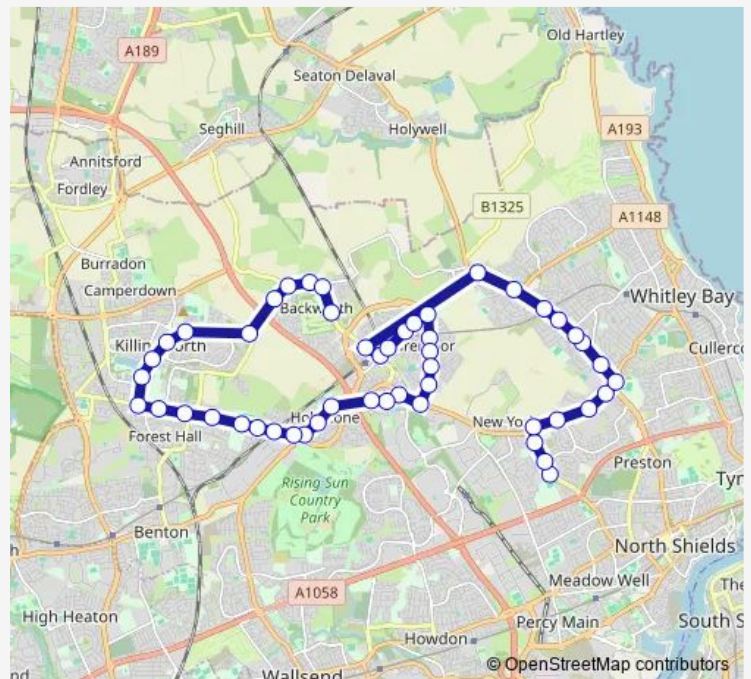

### Direction

St Thomas More Rc Academy — Station Road-Business Park

50 stops

[Open route schedule](#)

St Thomas More Rc Academy

Billy Mill Lane-Whitehouse Lane

Billy Mill Lane-Selkirk Way

Rake Lane-Billy Mill Lane

Earsdon Road - Metro

South Wellfield-Earsdon Road

Earsdon Road-Seaton House

Station Road-Havelock Road

Earsdon Road-Station Road

Earsdon Road-Co-Operative Terrace

Earsdon Road-Middle School

Earsdon Road-Middle School

### Route schedule

St Thomas More Rc Academy — Station Road-Business Park

Monday 15:15

Tuesday 15:15

Wednesday 15:15

Thursday 15:15

Friday 15:15

Saturday —

### Route info

Direction: St Thomas More Rc Academy

Stops: 50

Trip Duration: 0 hour 45 min

682 — St. Thomas More RC Academy - Backworth, Station Road

Park Lane-Clara Avenue

Park Lane - Shiremoor Metro

Park Lane-Park Grove