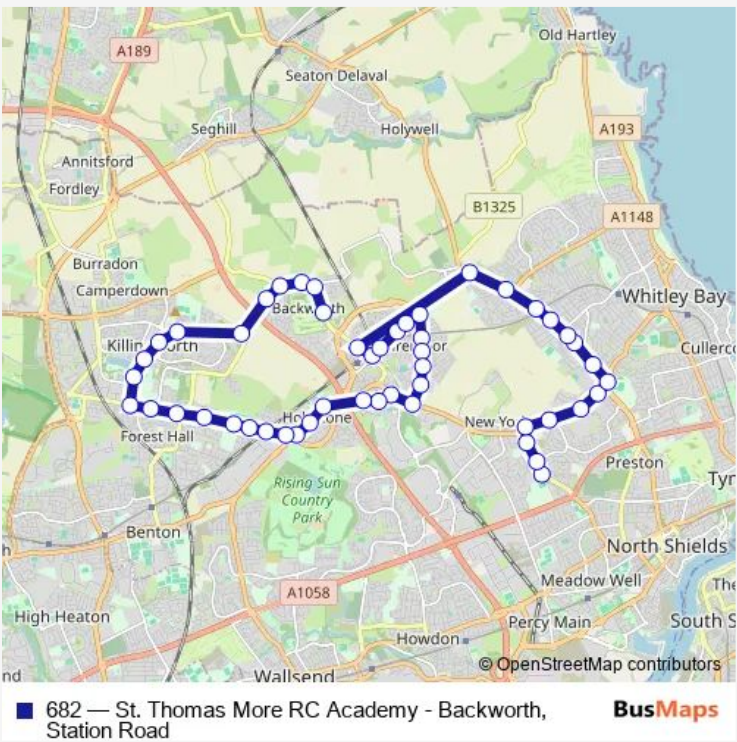

# Bus 682 St. Thomas More RC Academy - Backworth, Station Road

[Go to website](#)

**Direction**  
 St Thomas More Rc Academy — Station Road-Business Park  
 50 stops  
[Open route schedule](#)

- St Thomas More Rc Academy
- Billy Mill Lane-Whitehouse Lane
- Billy Mill Lane-Selkirk Way
- Rake Lane-Billy Mill Lane
- Rake Lane-Devon Road
- North Tyneside Hospital
- Rake Lane-Cotswold Road
- Rake Lane-Foxhunters
- Seatonville Road-Ashtree Gardens
- Seatonville Road-Athol Gardens
- Seatonville Rd-Townsville Avenue
- Earsdon Road-Eastfield Avenue
- Earsdon Road - Metro
- South Wellfield-Earsdon Road
- Earsdon Road-Seaton House
- Station Road-Havelock Road
- Earsdon Road-Station Road
- Earsdon Road-Co-Operative Terrace
- Earsdon Road-Middle School
- Earsdon Road-Middle School

Route schedule  
 St Thomas More Rc Academy — Station Road-Business Park

Monday	15:15
Tuesday	15:15
Wednesday	15:15
Thursday	15:15
Friday	15:15
Saturday	—
Sunday	—

**Route info**  
 Direction: St Thomas More Rc Academy  
 Stops: 50  
 Trip Duration: 0 hour 45 min

Benton Road-Club

Whitley Road - St Bedes Walk

Whitley Road-St Aidens Avenue

Whitley Road-Bede Close

Great Lime Road-Whitley Road

Great Lime Road - Palmersville Metro

Great Lime Road-Kelvin Place

Great Lime Road-Laurel Avenue

Clousden Hill

Clousden Hill

Great Lime Road-West Lane

Great Lime Road-Balliol Avenue

Southgate-Norgas House

Southgate-School

Killingworth Bus Station

East Bailey-Garth 20