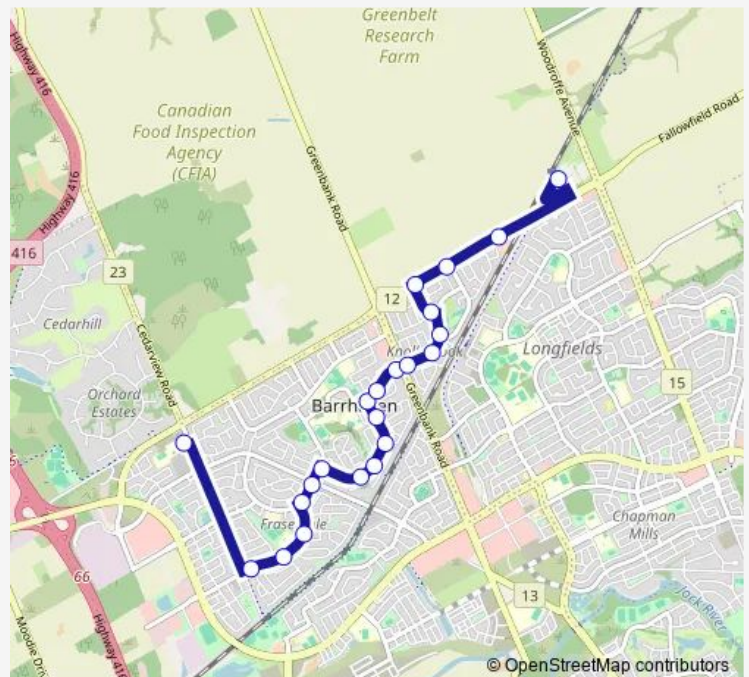

Barrhaven Crossing

Route schedule

CEDARVIEW MIDDLE SCHOOL — Fallowfield 2A (B)

Monday 15:57-16:07

Tuesday 15:57-16:07

Wednesday 15:57-16:07

Thursday 15:57-16:07

Friday 15:57-16:07

Saturday —

Sunday —

Route info

Direction: CEDARVIEW MIDDLE SCHOOL

Stops: 22

Trip Duration: 0 hour 16 min

682

Direction

Fallowfield 1A (A) — CEDARVIEW MIDDLE SCHOOL

24 stops

[Open route schedule](#)

Fallowfield 1A (A)

Fallowfield / Fallowfield Station

Barrhaven Crossing

Fallowfield / Holitman

Wolfgang / Fallowfield

Thursday 08:52-09:02

Friday 08:52-09:02

Saturday —

Sunday —

Route info

Direction: Fallowfield 1A (A)

Stops: 24

Trip Duration: 0 hour 13 min