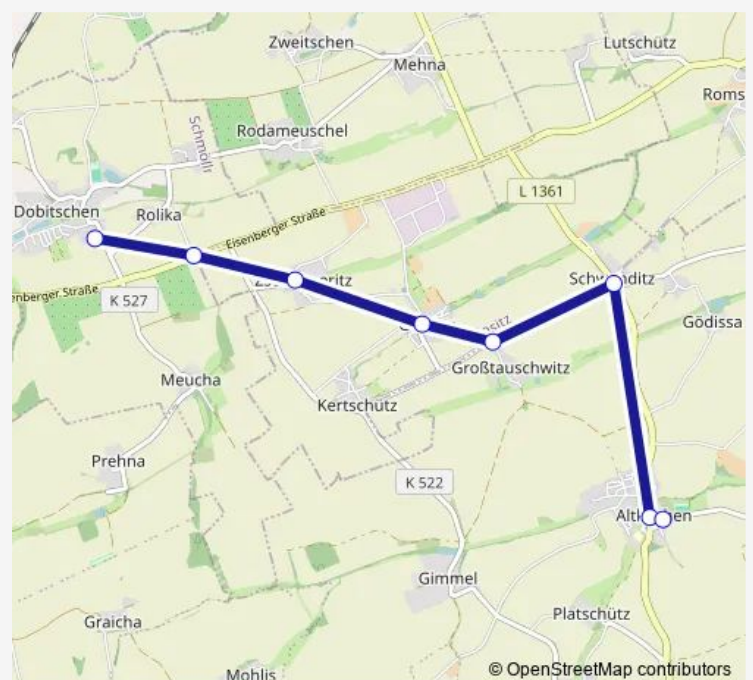

Direction

Dobitschen, Wendeschleife — Altkirchen (Thür.), Wendeschleife

8 stops

[Open route schedule](#)

Dobitschen, Wendeschleife

Abzweig Rolika (Dobitschen)

Zschöpperitz (Göllnitz)

Göllnitz (b. Schmölln), Wartehalle

Wednesday 07:10-16:01

Thursday 07:10-16:01

Friday 07:10-16:01

Saturday —

Sunday —

Route info

Direction: Dobitschen, Wendeschleife

Stops: 8

Trip Duration: 0 hour 16 min

Direction

Altkirchen (Thür.), Wendeschleife — Dobitschen, Wendeschleife

8 stops

[Open route schedule](#)

Altkirchen (Thür.), Wendeschleife

Altkirchen (Thür.), Wartehalle

Schwanditz (Göllnitz)

Tuesday 11:43-14:25

Wednesday 11:43-14:25

Thursday 11:43-14:25

Friday 11:43-14:25

Saturday —

Sunday —

Route info

Direction: Altkirchen (Thür.), Wendeschleife