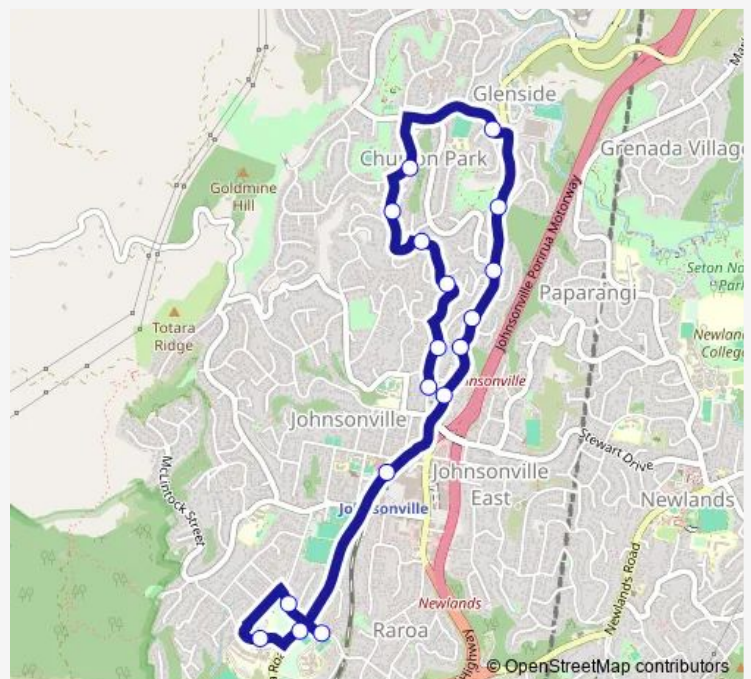

[Open route schedule](#)

Raroa Intermediate - Haumia Street

Burma Road near Haumia Street (Raroa Intermediate)

Onslow College (school grounds)

Haumia Street at Fisher Street (school stop)

Johnsonville - Stop A

Middleton Road (near 25)

Middleton Road (near 59)

Middleton Road (near 71)

Middleton Road at Churton Drive

Middleton Road opposite Wingfield Place

Halswater Drive at Dormar Place

Abilene Crescent at Trilids Lane

Cambrian Street opposite Cunliffe Street

Chorley Grove (near 5)

Chorley Grove at Hawtreys Terrace

Bassett Road (near 40)

Bassett Road at Angell Street

Route schedule

Raroa Intermediate - Haumia Street — Bassett Road at Angell Street

Monday	15:00
Tuesday	15:00
Wednesday	15:00
Thursday	15:00
Friday	15:00
Saturday	—
Sunday	—

Route info

Direction: Raroa Intermediate - Haumia Street

Stops: 17

Trip Duration: 0 hour 35 min

682 School Bus time schedules and route maps are available in an offline PDF at busmaps.com. Use the busmaps.com website to see live bus times, train schedule or subway schedule, and step-by-step directions for all public transit in Wellington