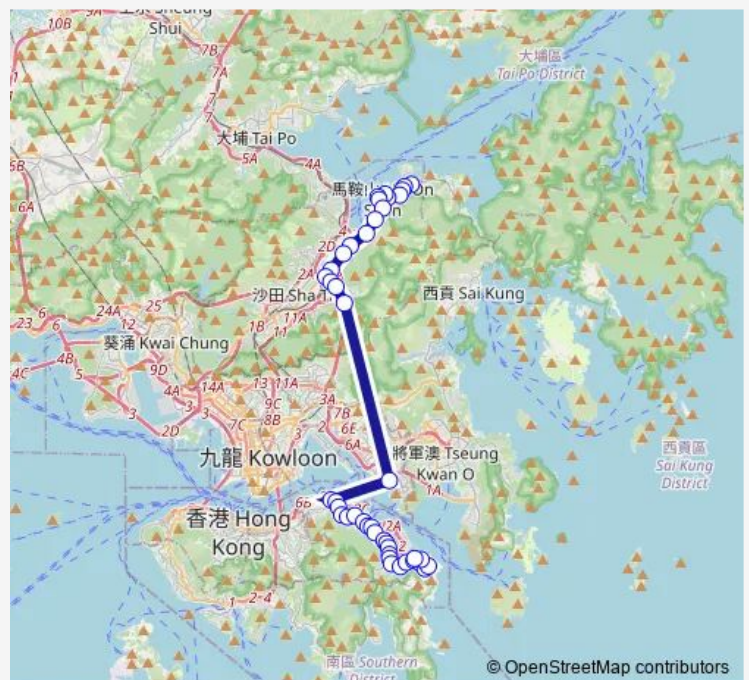

[Ctb] Sunshine City, MA ON Shan Road[[Kmb+Ctb] Sunshine City/
Sunshine City, MA ON Shan Road[[Kmb] Sunshine City[[Lwb] Sunshine City

[Ctb] MA ON Shan Town Centre[[Kmb+Ctb] MA ON Shan Town Centre BUS Terminus/
Ma ON Shan Town Centre[[Kmb] MA ON Shan Town Centre BUS Terminus

[Ctb] FOK ON Garden, SAI SHA Road[[Kmb+Ctb] FOK ON Garden/
Fok ON Garden, SAI SHA Road[[Kmb] FOK ON Garden[[Lwb] FOK ON Garden

[Ctb] MA ON Shan Sports Ground, Hang Hong Street[[Kmb+Ctb] MA ON Shan Sports Ground/
Ma ON Shan Sports Ground, Hang Hong Street[[Kmb] MA ON Shan Sports Ground

[Ctb] YIU HIM House YIU ON Estate, Hang Hong Street[[Kmb+Ctb] YIU HIM House YIU ON Estate/
Yiu HIM House YIU ON Estate, Hang Hong Street[[Kmb] YIU HIM House YIU ON Estate

Route schedule

[Ctb] WU KAI SHA Station[[Kmb+Ctb] WU KAI SHA Station/
Wu KAI SHA Station[[Kmb] WU KAI SHA Station[[Lwb] WU KAI SHA Station — [Ctb] Chai WAN (East)

Monday	05:55-18:40
Tuesday	05:55-18:40
Wednesday	05:55-18:40
Thursday	05:55-18:40
Friday	05:55-18:40
Saturday	05:55-23:10
Sunday	05:55-23:10

Route info

Direction: [Ctb] WU KAI SHA Station[[Kmb+Ctb] WU KAI SHA Station/
Wu KAI SHA Station[[Kmb] WU KAI SHA Station[[Lwb] WU KAI SHA Station

Stops: 43
Trip Duration: 1 hour 40 min