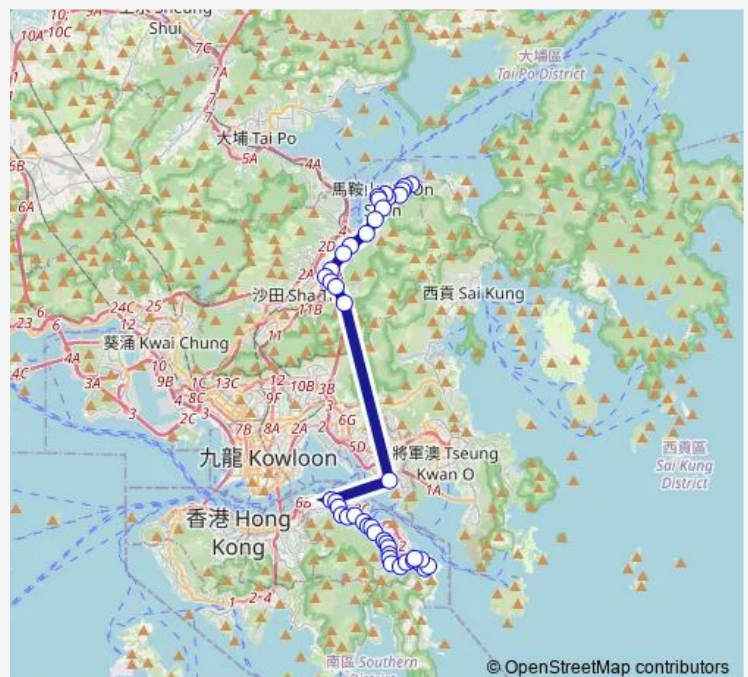

Route schedule

[Ctb] WU KAI SHA Station[[Kmb+Ctb] WU KAI SHA Station/
Wu KAI SHA Station[[Kmb] WU KAI SHA Station[[Lwb] WU KAI SHA Station — [Ctb] Chai WAN (East)

Monday	05:55-18:40
Tuesday	05:55-18:40
Wednesday	05:55-18:40
Thursday	05:55-18:40
Friday	05:55-18:40
Saturday	05:55-23:10
Sunday	05:55-23:10

Route info

Direction: [Ctb] WU KAI SHA Station[[Kmb+Ctb] WU KAI SHA Station/
Wu KAI SHA Station[[Kmb] WU KAI SHA Station[[Lwb] WU KAI SHA Station

Stops: 43

Trip Duration: 1 hour 57 min

[Ctb] Chevalier Garden, Hang TAK Street[[Kmb+Ctb] Chevalier Garden/
Chevalier Garden, Hang TAK Street[[Kmb] Chevalier Garden[[Lwb] Chevalier Garden