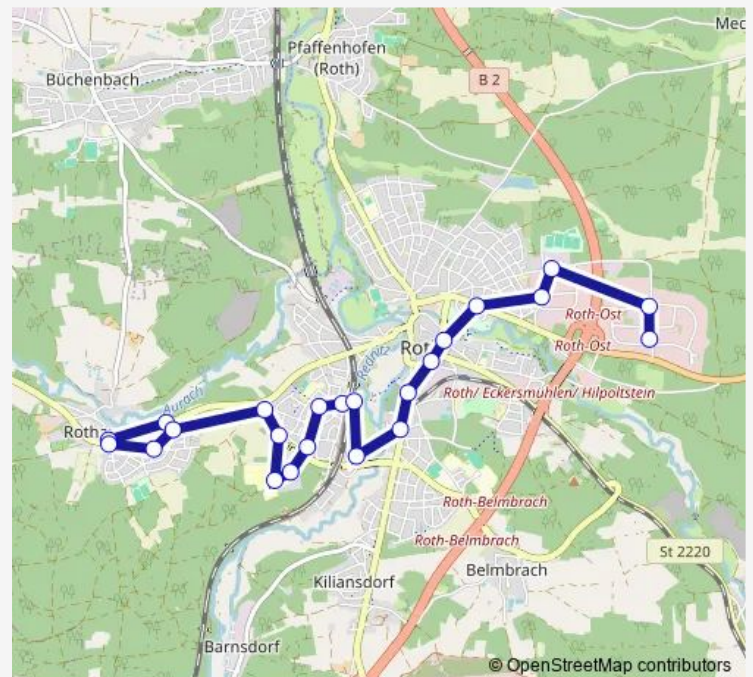

### Route schedule

Rothaurach Ost — Roth Ostring

Monday 07:39

Tuesday 07:39

Wednesday 07:39

Thursday 07:39

Friday 07:39

Saturday —

### Route info

Direction: Rothaurach Ost

Stops: 21

Trip Duration: 0 hour 31 min

## Route info

Direction: Rothaurach Ost

Stops: 23

Trip Duration: 0 hour 35 min