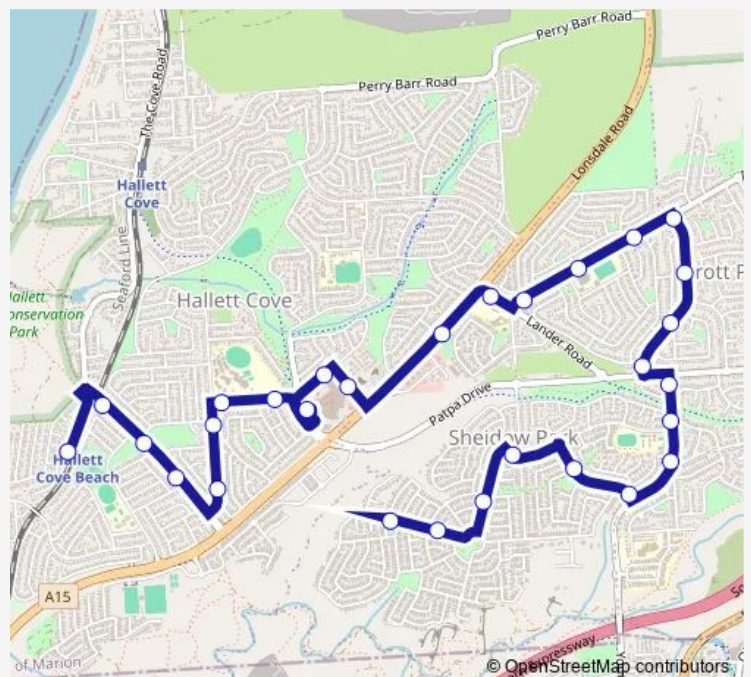

Stop 53A Adams Rd - North side

Stop 53B Adams Rd - North side

Stop 53C Adams Rd - North side

Stop 54 Heysen Dr - East side

Stop 54A Heysen Dr - East side

Stop 54B Heysen Dr - East side

Stop 54C Heysen Dr - East side

Saturday 08:17-22:47

Sunday 09:17-22:47

Route info

Direction: Stop 57H Cherub St - East side

Stops: 29

Trip Duration: 0 hour 22 min

682 — Hallett Cove Beach Station to Sheidow Park

Stop 56 Young St - East side

Stop 57 Young St - East side

Stop 58 Great Eastern Ave - West side

Stop 59 Great Eastern Ave - South West side

Stop 60 Edward Beck Dr - South side

Stop 61 Berrima Rd - East side

Stop 62 Southbank Blvd - South side

Stops: 29

Trip Duration: 0 hour 22 min

Stop 53H Sandison Rd - East side

Stop 54H The Cove Rd - South West side

Stop 55H The Cove Rd - South West side

Stop 56H The Cove Rd - South side

Stop 57H Cherub St - East side