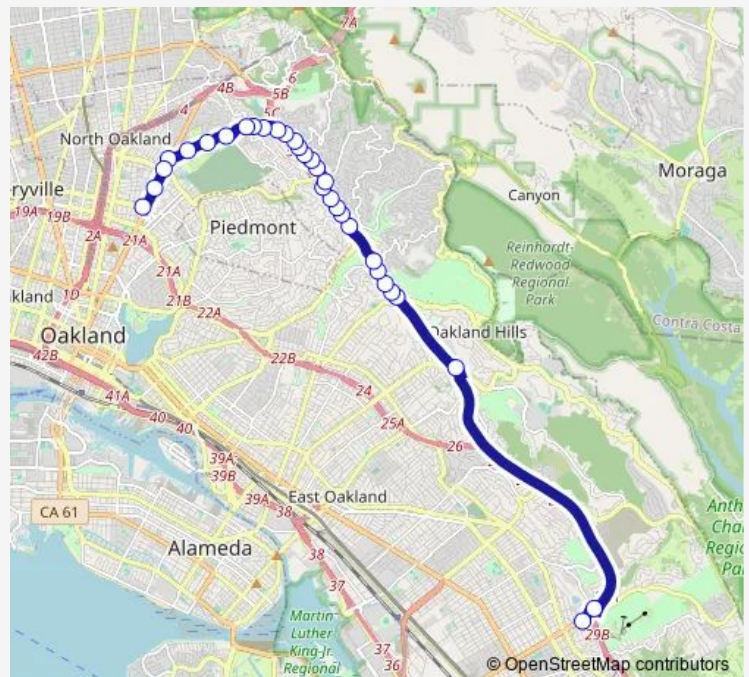

Mountain Blvd & Florence Ter

Duncan Way & Glenwood Glade

Duncan Way & Leo Way

Duncan Way & Broadway Ter

Broadway Ter & Pinewood Rd

Broadway Ter & Temescal Recreational Area

Route schedule

98th Av & Stearns Av (Bishop O'Dowd High School) —
40th St & Broadway

Monday	15:14-15:23
Tuesday	15:14-15:23
Wednesday	15:14-15:23
Thursday	15:14-15:23
Friday	15:14-15:23
Saturday	—
Sunday	—

Route info

Direction: 98th Av & Stearns Av (Bishop O'Dowd High School)

Stops: 31

Trip Duration: 0 hour 36 min

Broadway & 51st St

Broadway & 42nd St (Oakland Technical High School)

40th St & Broadway

Direction

Broadway & 40th St — 98th Av & Cherokee Av (Bishop O'Dowd High School)

28 stops

[Open route schedule](#)

Broadway & 40th St

Friday 07:30-07:32

Saturday —

Sunday —

Route info

Direction: Broadway & 40th St

Stops: 28

Trip Duration: 0 hour 35 min

Redwood Rd & Mountain Blvd (Lincoln Square)