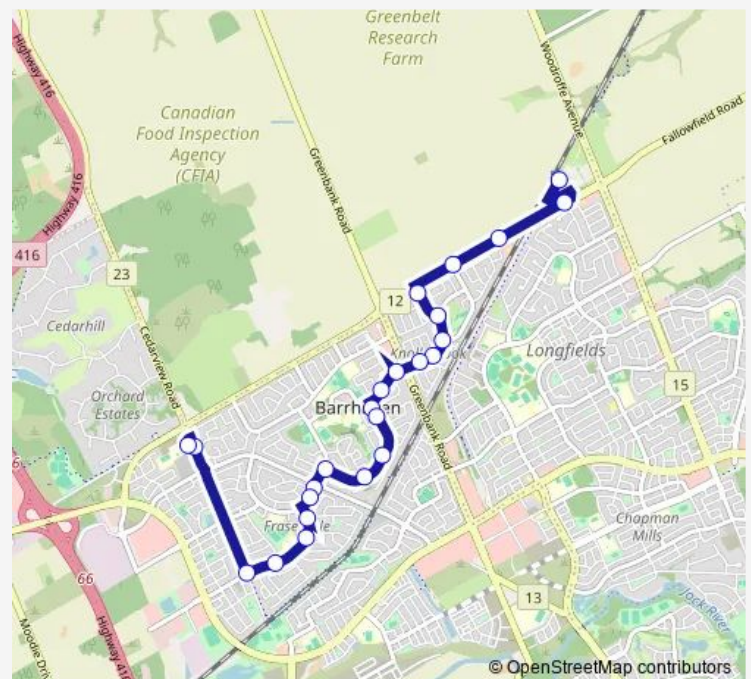

Thursday 15:48-16:05

Friday 15:48-16:05

Saturday —

Sunday —

Route info

Direction: Cedarview Middle School

Stops: 23

Trip Duration: 0 hour 25 min

682 — Cedarview Middle School

Barrhaven Crossing

Fallowfield

Direction

Fallowfield — Cedarview Middle School

24 stops

[Open route schedule](#)

Fallowfield