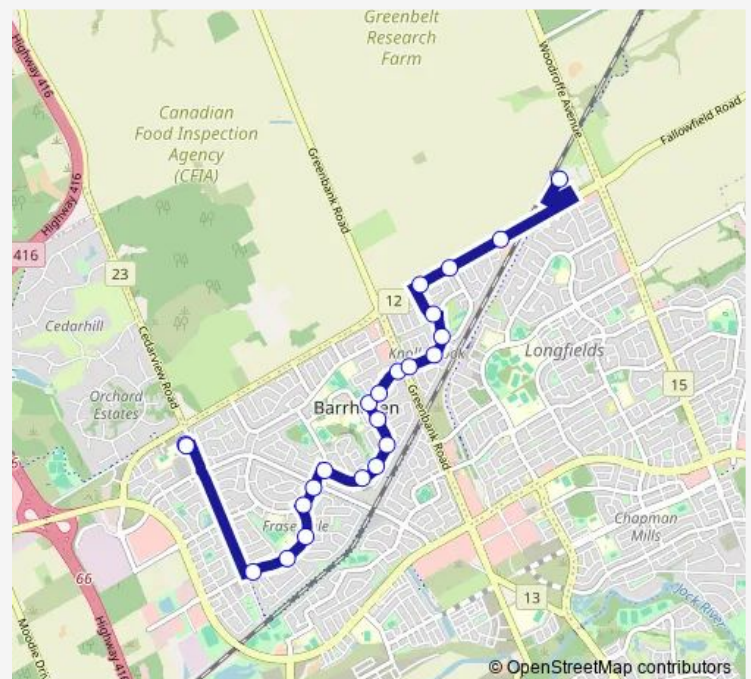

Fallowfield / Wolfgang

Fallowfield / Holitman

Barrhaven Crossing

Route schedule

Cedarview Middle School — Fallowfield

Monday 15:48-16:05

Tuesday 15:48-16:05

Wednesday 15:48-16:05

Thursday 15:48-16:05

Friday 15:48-16:05

Saturday —

Sunday —

Route info

Direction: Cedarview Middle School

Stops: 22

Trip Duration: 0 hour 25 min

682 — Cedarview Middle School

Direction

Fallowfield — Cedarview Middle School

24 stops

[Open route schedule](#)

Fallowfield

Fallowfield / Fallowfield Station

Barrhaven Crossing

Tuesday 08:52-09:02

Wednesday 08:52-09:02

Thursday 08:52-09:02

Friday 08:52-09:02

Saturday —

Sunday —

Route info

Direction: Fallowfield