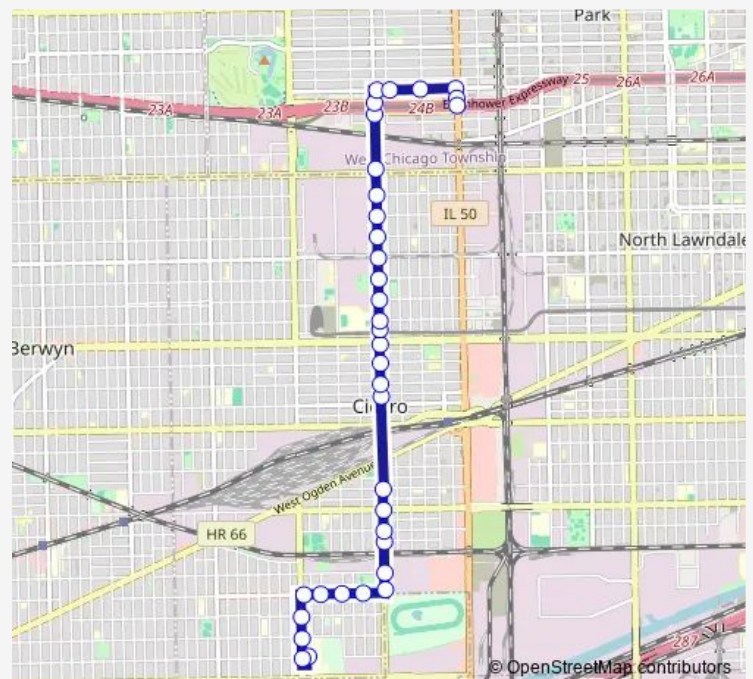

Laramie/31st

Laramie/30th

25th/Laramie

Laramie/24th

Laramie/23rd

Laramie/Cermak

Laramie/54th Ave. CTA Station/Pink Line

Laramie/21st

### Route schedule

Morton College — Cicero CTA Blue Line

Monday 05:05-22:02

Tuesday 05:05-22:02

Wednesday 05:05-22:02

Thursday 05:05-22:02

Friday 05:05-22:02

Saturday 06:08-22:08

### Route info

Direction: Morton College

Stops: 35

Trip Duration: 0 hour 20 min

316 — Laramie Avenue

Laramie/18th

Laramie/16th

Laramie/15th

## Route info

Direction: Cicero CTA Blue Line

Stops: 40

Trip Duration: 0 hour 18 min

Laramie/25th

Laramie/30th

Laramie/31st

Laramie/32nd