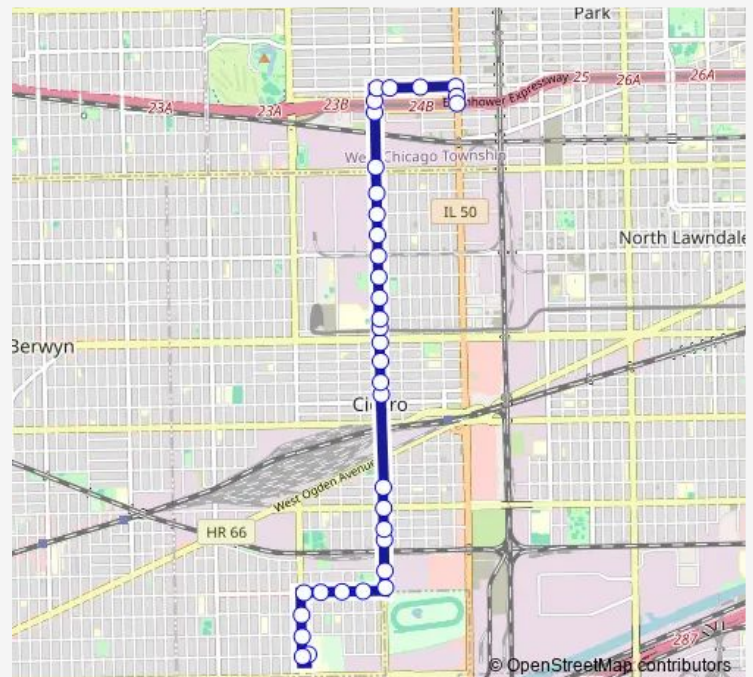

Laramie/54th Ave. CTA Station/Pink Line

Laramie/21st

Laramie/19th

Route schedule

Morton College — Cicero CTA Blue Line

Monday 05:05-22:02

Tuesday 05:05-22:02

Wednesday 05:05-22:02

Thursday 05:05-22:02

Friday 05:05-22:02

Saturday 06:08-22:08

Sunday —

Route info

Direction: Morton College

Stops: 35

Trip Duration: 0 hour 20 min

316 — Laramie Avenue

Laramie/18th

Laramie/16th

Laramie/15th

Laramie/14th

Laramie/13th

Laramie Ave & Roosevelt Rd

Laramie Ave & Lexington St

Laramie Ave & Flourney St

Harrison St & Laramie Ave

Harrison St & Leamington Ave

Harrison St & Lavergne Ave

Harrison St & Cicero Ave

Cicero Ave & Flourney St

Cicero CTA Blue Line

Direction