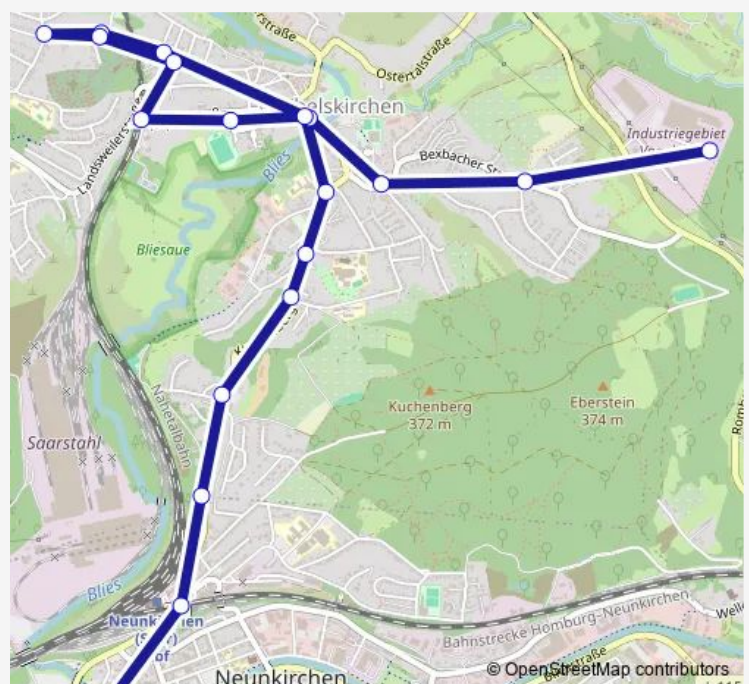

### Route schedule

Labenacker, Wiebelskirchen Neunkirchen — Stumm-  
denkmal, Neunkirchen

Monday 07:08-19:14

Tuesday 07:08-19:14

Wednesday 07:08-19:14

Thursday 07:08-19:14

Friday 07:08-19:14

Saturday 07:14-14:14

### Route info

Direction: Labenacker, Wiebelskirchen Neunkirchen

Stops: 20

Trip Duration: 0 hour 18 min