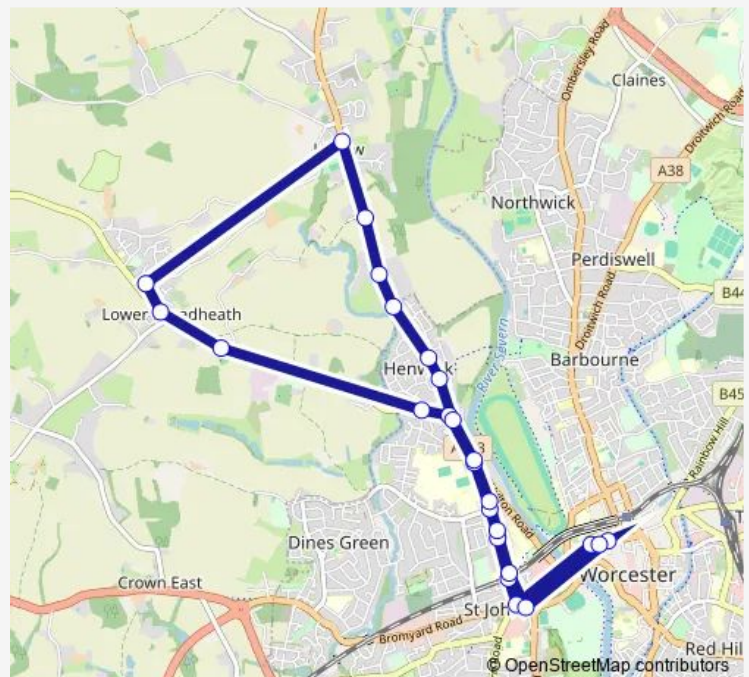

### Direction

Crowngate Bus Station — Crowngate Bus Station

25 stops

[Open route schedule](#)

Crowngate Bus Station

Bull Ring

Level Crossing

Westbourne Close

Park Lane

Parkfield Lane

City Boundary

Riverview Close

Horsford Road

Martley Road Junction

Himbleton Road

Holywell Hill

### Route schedule

Crowngate Bus Station — Crowngate Bus Station

Monday 13:40

Tuesday 13:40

Wednesday 13:40

Thursday —

Friday 13:40

Saturday —

### Route info

Direction: Crowngate Bus Station

Stops: 25

Trip Duration: 0 hour 32 min

316 — Worcester - Lower Broadheath

Level Crossing

Bull Ring

Angel Place