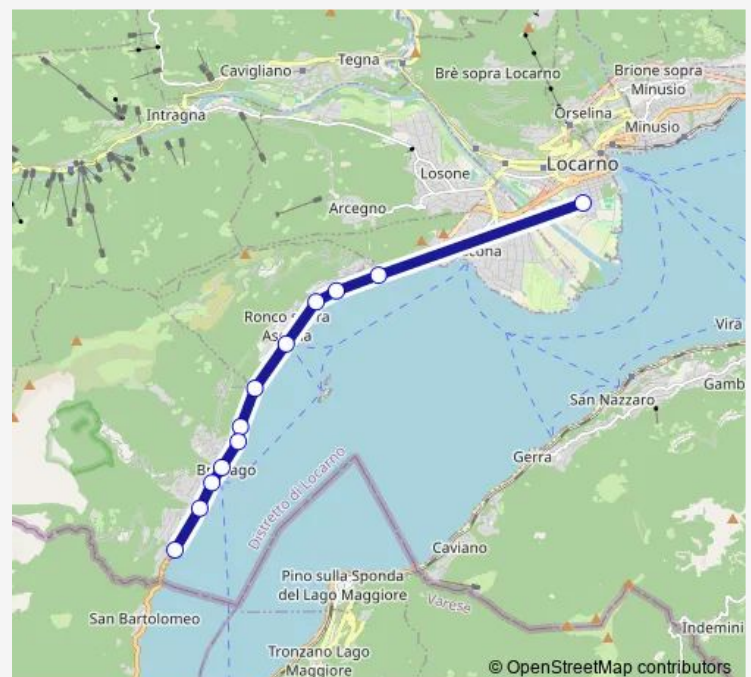

Friday 16:10

Saturday —

Sunday —

Route info

Direction: Locarno, Scuola Media Varesi

Stops: 12

Trip Duration: 0 hour 18 min

■ 316 — B 316

BusMaps

Direction

Brissago, Co' di Campo — Locarno, Scuola Media Varesi

12 stops

[Open route schedule](#)

Brissago, Co' di Campo

Brissago, Piazza del Sole

Brissago, Posta