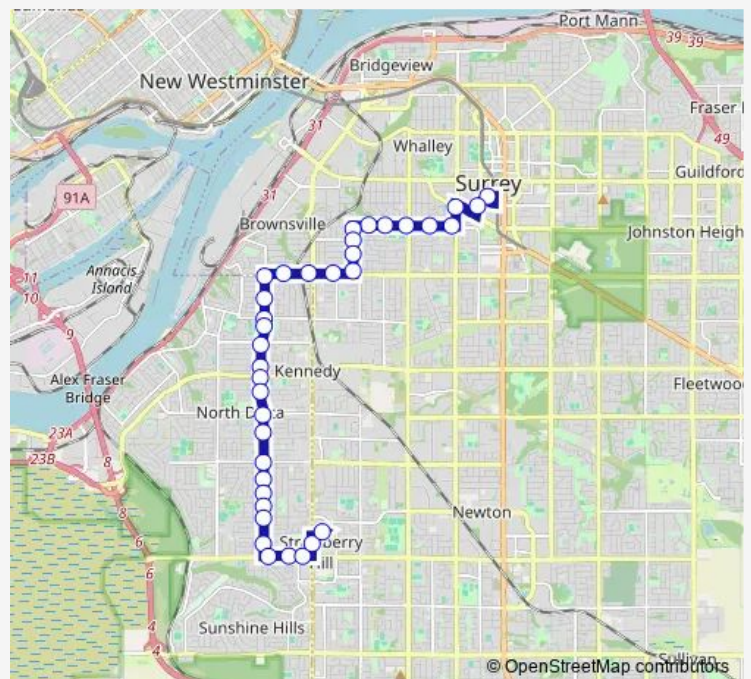

Northbound 116 St @ 92 Ave

Northbound 116 St @ 94 Ave

Eastbound 96 Ave @ 116 St

Route schedule

Scottsdale Exchange @ Bay 2 — Surrey Central Station @ Bay 14

Monday —

Tuesday —

Wednesday —

Thursday —

Friday —

Saturday —

Sunday

08:10-23:11

Route info

Direction: Scottsdale Exchange @ Bay 2

Stops: 36

Trip Duration: 0 hour 35 min

316 — Surrey Central Station/Scottsdale

Eastbound 96 Ave @ 118 St

Eastbound 96 Ave @ Scott Rd

Eastbound 96 Ave @ 122 St

Northbound 123A St @ 96 Ave

Northbound 123A St @ 98 Ave

Northbound 123A St @ 99 Ave

Eastbound 100 Ave @ 123A St

Eastbound 100 Ave @ 124B St

Eastbound 100 Ave @ Helen Dr

Eastbound 100 Ave @ 128 St

Eastbound 100 Ave @ 130 St

Northbound 132 St @ 100 Ave

Eastbound Old Yale Rd @ 132 St

Northbound University Dr @ Old Yale Rd