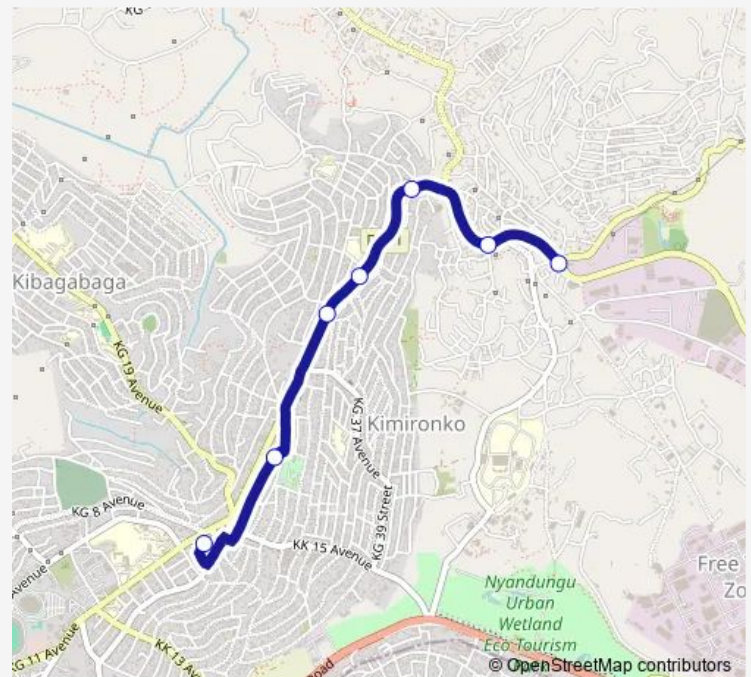

Wednesday 05:30

Thursday 05:30

Friday 05:30

Saturday —

Sunday —

Route info

Direction: Nayinzira bus park

Stops: 6

Trip Duration: 0 hour 29 min

316 — Rftc - Zone III and IV - 316

Direction

Nayinzira bus park — kimironko bus park

7 stops

[Open route schedule](#)

Nayinzira bus park

Unknown

Stops: 5

Trip Duration: 0 hour 18 min

Direction

kimironko taxi park — Nayinzira bus park

7 stops

[Open route schedule](#)

kimironko taxi park

Unknown

Route info

Direction: kimironko taxi park

Stops: 7

Trip Duration: 0 hour 21 min

316 Bus time schedules and route maps are available in an offline PDF at busmaps.com. Use the busmaps.com website to see live bus times, train schedule or subway schedule, and step-by-step directions for all public transit in Kigali