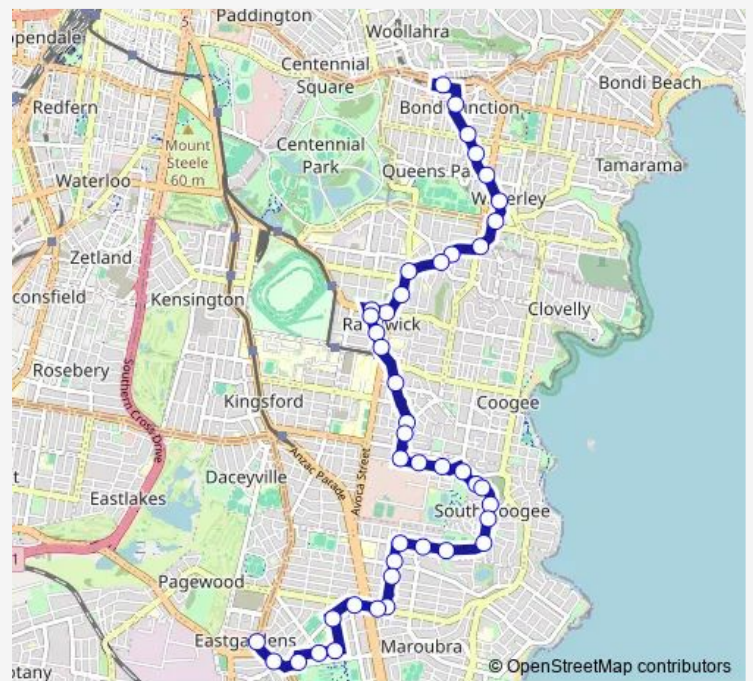

Belmore Rd At Avoca St

Perouse Rd At St Paul St

Canberra St At Perouse Rd

Canberra St Opp Helena St

Route schedule

Bondi Junction Station, Stand K — Westfield Eastgardens, Bunnerong Rd

Monday 07:12-19:17

Tuesday 07:12-19:17

Wednesday 07:12-19:17

Thursday 07:12-20:19

Friday 07:12-20:19

Saturday 07:51-18:23

Sunday 09:10-17:16

Route info

Direction: Bondi Junction Station, Stand K

Stops: 43

Trip Duration: 0 hour 39 min

316 — Prepay-Only - Eastgardens to Bondi Junction via Randwick Junction **BusMaps**

Canberra St At Bundock St

Bundock St Before Ellen St

Bundock St At Hendy St

Elphinstone Rd At Uralla Pl

Donovan Av Before Wild St

Walsh Av At Fitzgerald Av

Bunnerong Rd Near Smith St

Westfield Eastgardens, Bunnerong Rd

Direction

Westfield Eastgardens Lower Level — Bondi Junction Station, Stand P

43 stops

[Open route schedule](#)