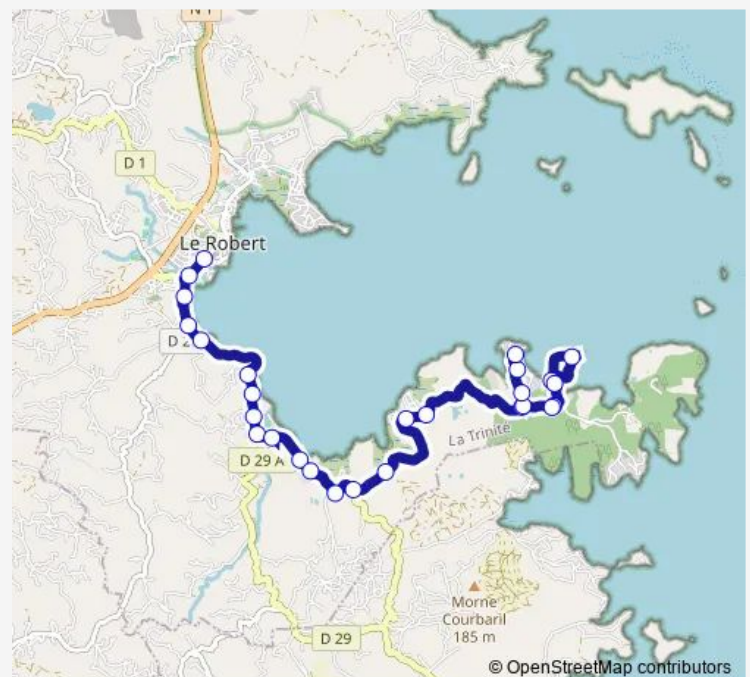

### Route schedule

Place courbaril — pointe hyacinthe 4

Monday 06:00-18:10

Tuesday 06:00-18:10

Wednesday 06:00-18:10

Thursday 06:00-18:10

Friday 06:00-18:10

Saturday 06:00-13:00

Sunday 06:00-11:00

### Route info

Direction: Place courbaril

Stops: 27

Trip Duration: 0 hour 30 min

ROB9 — Sable Blanc- Pointe Hyacinthe Pointe Royale

sable blanc 2

Pointe la rose

pointe hyacinthe 1

## Route schedule

pointe hyacinthe 4 — Place courbaril

Monday	06:30-18:40
Tuesday	06:30-18:40
Wednesday	06:30-18:40
Thursday	06:30-18:40
Friday	06:30-18:40
Saturday	06:30-13:30
Sunday	06:30-11:45