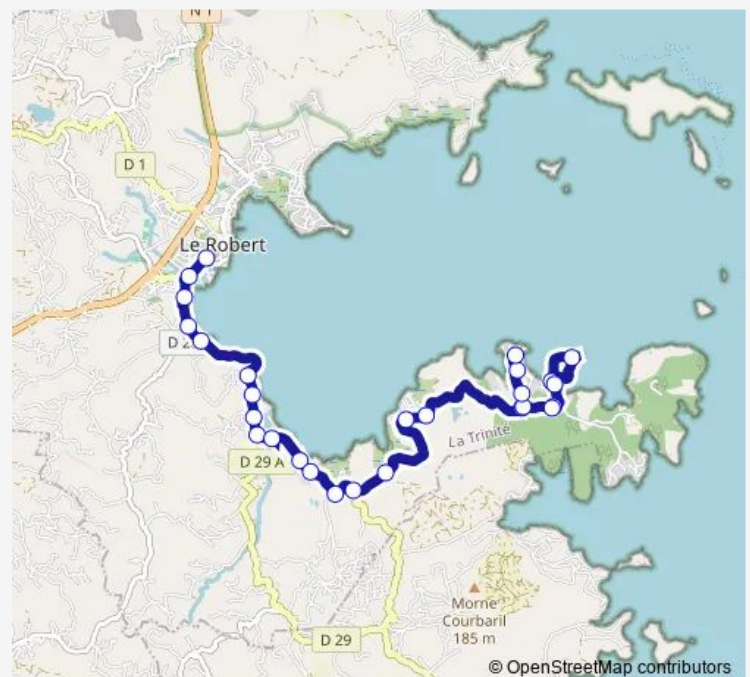

Saturday 06:00-13:00

Sunday 06:00-11:00

Route info

Direction: Place courbaril

Stops: 27

Trip Duration: 0 hour 29 min

Rob9 — Sable Blanc- Pointe Hyacinthe Pointe Royale

sable blanc 2

Pointe la rose

pointe hyacinthe 1

pointe hyacinthe 2

Pointe hyacinthe

pointe hyacinthe 4

Direction

pointe hyacinthe 4 — Place courbaril

24 stops

[Open route schedule](#)

pointe hyacinthe 4

Pointe hyacinthe

pointe hyacinthe 2

pointe hyacinthe 1

lotissement SNC bord de mer

pointe royale 2

pointe royale 3

Place courbaril

Route schedule

pointe hyacinthe 4 — Place courbaril

Monday 06:30-18:40

Tuesday 06:30-18:40

Wednesday 06:30-18:40

Thursday 06:30-18:40

Friday 06:30-18:40