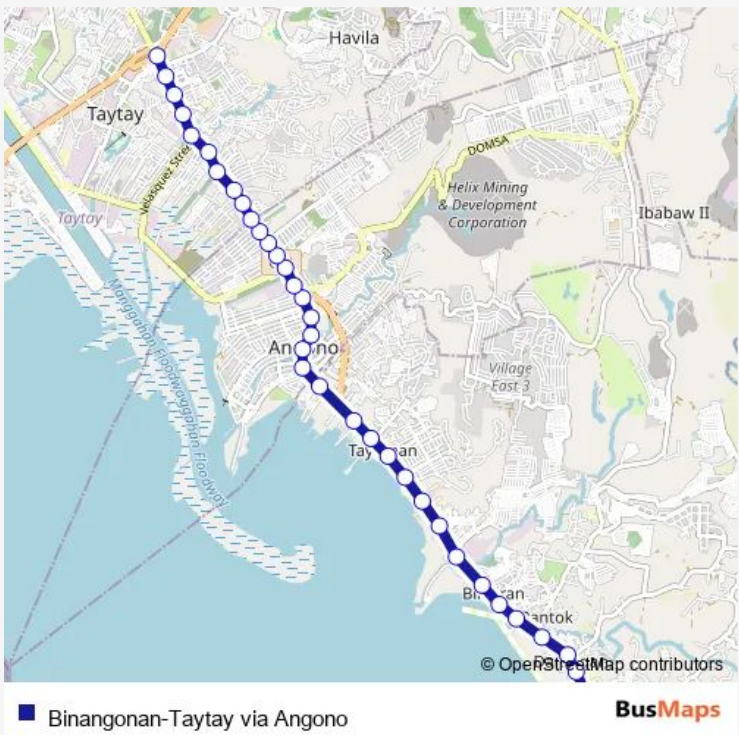

Bus Binangonan-Taytay via Angono

[Go to website](#)

Direction
 Manila East Rd, Binangonan, Manila — Rodriguez Ave, Taytay, Manila
 35 stops
[Open route schedule](#)

- Manila East Rd, Binangonan, Manila
- Manila East Rd, Binangonan, Manila
- Manila East Rd, Binangonan, Manila
- Manila East Rd, Binangonan, Manila
- Manila East Rd, Binangonan, Manila
- Manila East Rd, Binangonan, Manila
- Bilibrian Elementary School, Manila East Rd, Binangonan, Manila
- Manila East Rd, Binangonan, Manila
- Manila East Rd, Binangonan, Manila
- Manila East Rd, Binangonan, Manila
- Manila East Rd, Binangonan, Manila
- Bonifacio St / Manila East Rd, Binangonan, Manila
- A Bonifacio Blvd / Manila East Rd, Binangonan, Manila
- Manila East Rd, Binangonan, Manila
- Quezon Ave, Angono, Manila
- Quezon Ave, Angono, Manila
- Quezon Ave / E Rodriguez St Intersection, Angono, Manila
- Quezon Ave / R. Tolentino Intersection, Angono, Manila
- Quezon Ave, Angono, Manila
- Quezon Ave, Angono, Manila

Route schedule
 Manila East Rd, Binangonan, Manila — Rodriguez Ave, Taytay, Manila

Monday	00:00
Tuesday	00:00
Wednesday	00:00
Thursday	00:00
Friday	00:00
Saturday	00:00
Sunday	00:00

Route info
 Direction: Manila East Rd, Binangonan, Manila
 Stops: 35
 Trip Duration: 0 hour 50 min

Manila East Rd / Quezon, Angono, Manila

Manila East Rd / Baytown Intersection, Angono, Manila

Manila East Rd, Angono, Manila

Manila East Rd / Botong Francisco Ave, Angono, Manila

Manila East Rd, Angono, Manila

Thursday 00:00

Friday 00:00

Saturday 00:00

Sunday 00:00

Route info

Direction: Rodriguez Ave, Taytay, Manila

Stops: 34

Trip Duration: 0 hour 50 min