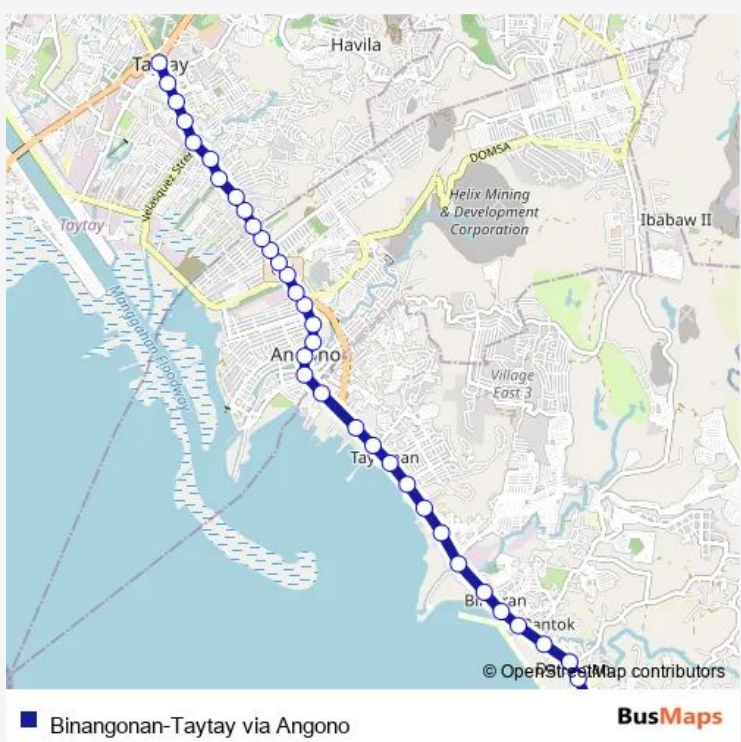

Bus Binangonan-Taytay via Angono

[Go to website](#)

Direction
 Manila East Rd, Binangonan, Manila — Rodriguez Ave, Taytay, Manila
 35 stops
[Open route schedule](#)

- Manila East Rd, Binangonan, Manila
- Manila East Rd, Binangonan, Manila
- Manila East Rd, Binangonan, Manila
- Manila East Rd, Binangonan, Manila
- Manila East Rd, Binangonan, Manila
- Manila East Rd, Binangonan, Manila
- Bilibrian Elementary School, Manila East Rd, Binangonan, Manila
- Manila East Rd, Binangonan, Manila
- Manila East Rd, Binangonan, Manila
- Manila East Rd, Binangonan, Manila
- Manila East Rd, Binangonan, Manila
- Bonifacio St / Manila East Rd, Binangonan, Manila
- A Bonifacio Blvd / Manila East Rd, Binangonan, Manila
- Manila East Rd, Binangonan, Manila
- Quezon Ave, Angono, Manila
- Quezon Ave, Angono, Manila
- Quezon Ave / E Rodriguez St Intersection, Angono, Manila
- Quezon Ave / R. Tolentino Intersection, Angono, Manila
- Quezon Ave, Angono, Manila
- Quezon Ave, Angono, Manila

Route schedule
 Manila East Rd, Binangonan, Manila — Rodriguez Ave, Taytay, Manila

Monday	00:00
Tuesday	00:00
Wednesday	00:00
Thursday	00:00
Friday	00:00
Saturday	00:00
Sunday	00:00

Route info
 Direction: Manila East Rd, Binangonan, Manila
 Stops: 35
 Trip Duration: 0 hour 50 min

Binangonan-Taytay via Angono **BusMaps**

Manila East Rd / Quezon, Angono, Manila

Manila East Rd / Baytown Intersection, Angono, Manila

Manila East Rd, Angono, Manila

Manila East Rd / Botong Francisco Ave, Angono, Manila

Manila East Rd, Angono, Manila

Manila East Rd, Angono, Manila

Manila Road East, Taytay, Manila

Manila Road East / Dela Cuesta Intersection, Taytay,
Manila

Manila Road East, Taytay, Manila

Manila Road East, Taytay, Manila