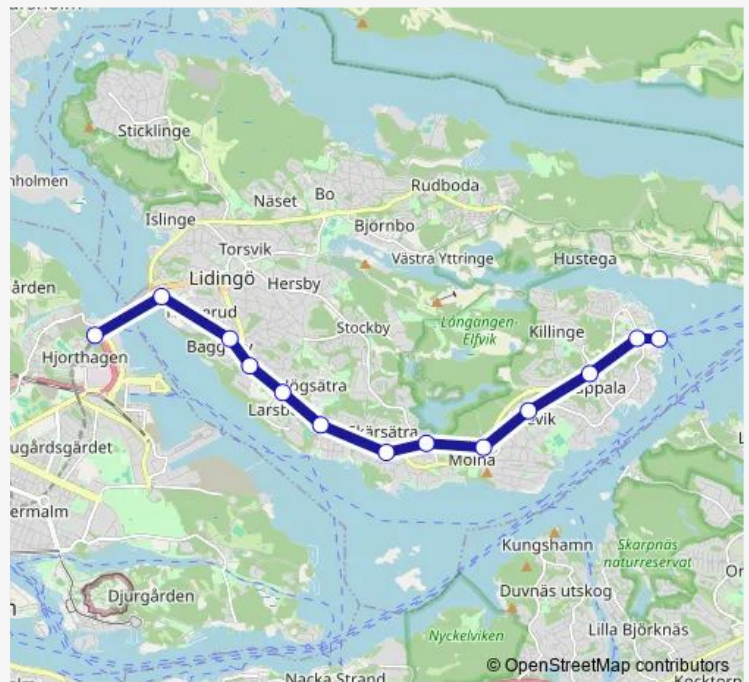

Käppala station

Gåshaga station

Gåshaga brygga station

Route schedule

Ropsten T-bana — Gåshaga brygga station

Monday 00:07-23:58

Tuesday 00:07-23:58

Wednesday 00:07-23:58

Thursday 00:07-23:58

Friday 00:07-23:58

Saturday 00:07-23:58

Sunday 00:07-23:58

Route info

Direction: Ropsten T-bana

Stops: 13

Trip Duration: 0 hour 23 min

Fagerstalinjen

BusMaps

Direction

Gåshaga brygga station — Ropsten T-bana

13 stops

[Open route schedule](#)

Gåshaga brygga station

Gåshaga station

Thursday 00:15-23:49

Friday 00:15-23:49

Saturday 00:15-23:50

Sunday 00:15-23:50

Route info

Direction: Gåshaga brygga station

Stops: 13

Trip Duration: 0 hour 22 min