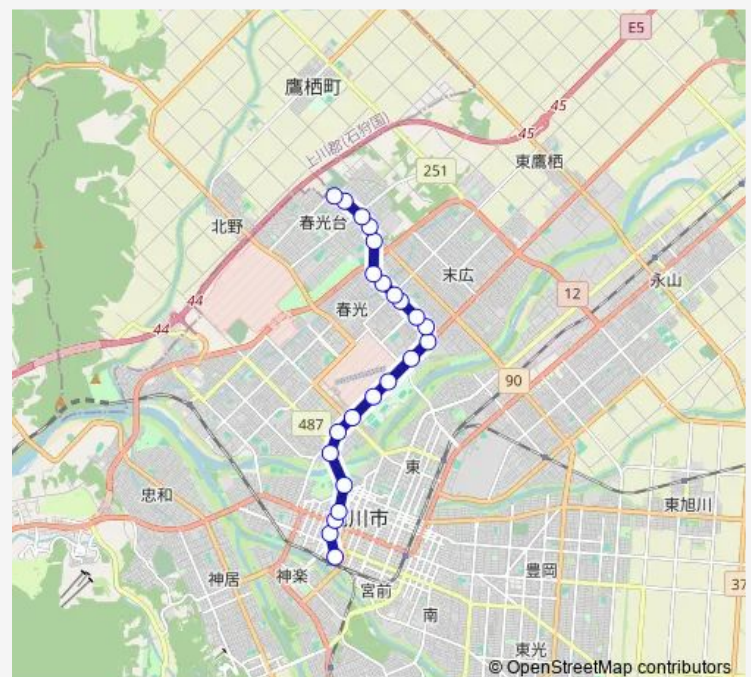

### Route schedule

旭川駅前 — 春光台4条5丁目

Monday 19:20-21:20

Tuesday 19:20-21:20

Wednesday 19:20-21:20

Thursday 19:20-21:20

Friday 19:20-21:20

Saturday 19:20-21:20

### Route info

Direction: 旭川駅前

Stops: 23

Trip Duration: 0 hour 36 min

27-春光台線(末広)

春光台4条6丁目

春光台4条5丁目

27-春光台線(末広) Bus time schedules and route maps are available in an offline PDF at [busmaps.com](https://busmaps.com). Use the [busmaps.com](https://busmaps.com) website to see live bus times, train schedule or subway schedule, and step-by-step directions for all public transit in Asahikawa