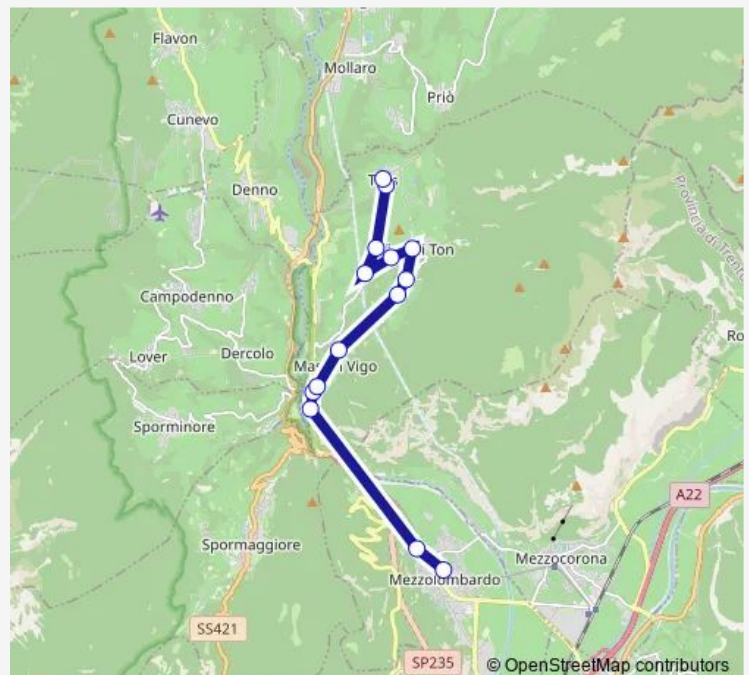

### Route schedule

Mezzolombardo — Toss

Monday	12:55-18:05
Tuesday	12:55-18:05
Wednesday	12:55-18:05
Thursday	12:55-18:05
Friday	12:55-18:05
Saturday	12:55-18:05
Sunday	—

### Route info

Direction: Mezzolombardo

Stops: 14

Trip Duration: 0 hour 20 min

■ B615 — Mezzolombardo - Vigo di Ton - Toss

## Direction

Toss — Mezzolombardo

13 stops

[Open route schedule](#)

Toss

Toss-Sud-Via Verdi

Bivio Raut

Vigo di Ton-Nord

## Route info

Direction: Toss

Stops: 13

Trip Duration: 0 hour 25 min