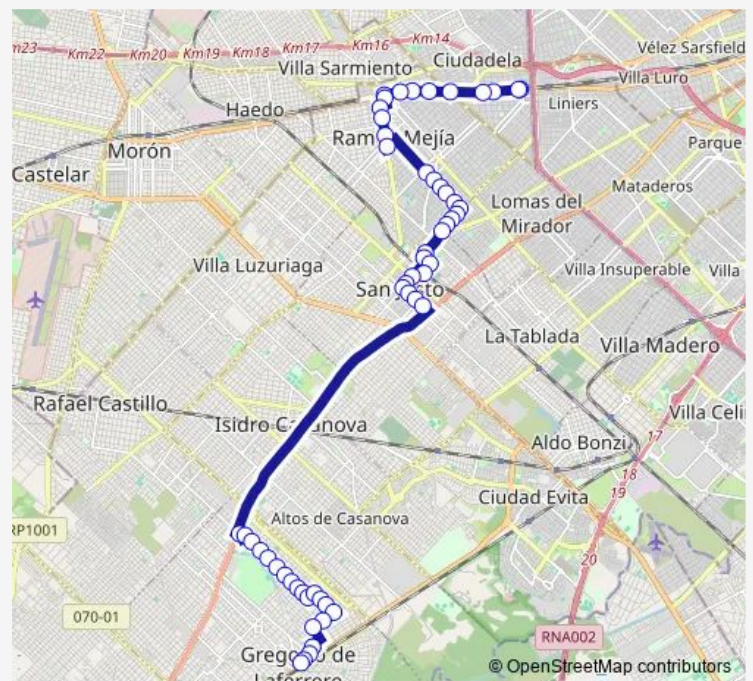

Bolívar 2599-2699

Bolívar 2699-2799

Tomás Justo Villegas 585

Route schedule

Avenida Rivadavia 11942 — Esteban Echeverría
6301-6309

Monday 00:24-23:30

Tuesday 00:24-23:30

Wednesday 00:24-23:30

Thursday 00:24-23:30

Friday 00:24-23:30

Saturday 00:24-23:30

Sunday 00:24-23:30

Route info

Direction: Avenida Rivadavia 11942

Stops: 55

Trip Duration: 1 hour 24 min

Sunday 00:24-23:30

Route info

Direction: Esteban Echeverría 6301-6309

Stops: 52

Trip Duration: 1 hour 24 min

Perú 1750-1828

Perú 1600-1748

Rincon 3012