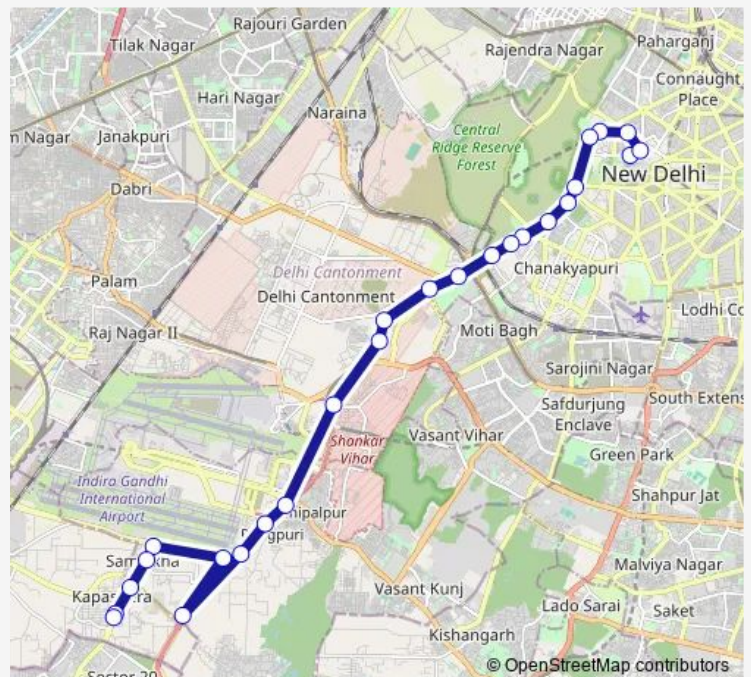

### Route schedule

Kendriya Terminal (Church Road) — Kapashera Border

Monday 06:48-22:58

Tuesday 06:48-22:58

Wednesday 06:48-22:58

Thursday 06:48-22:58

Friday 06:48-22:58

Saturday 06:48-22:58

Sunday 06:48-22:58

### Route info

Direction: Kendriya Terminal (Church Road)

Stops: 26

Trip Duration: 1 hour 26 min

706aup

BusMaps

Samalkha Crossing

Samalkha Village