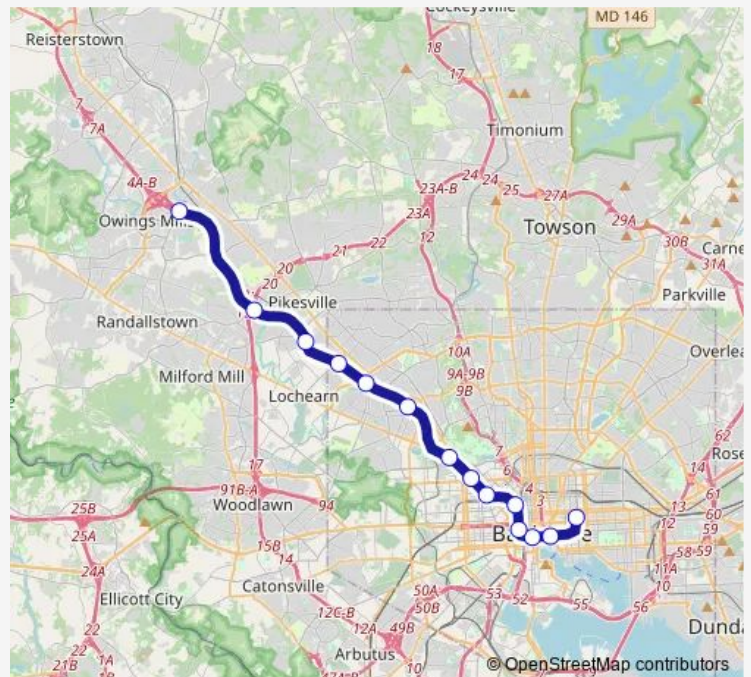

State Center (Metro) sb

Lexington Market (Metro) sb

Charles Center (Metro) sb

Shot Tower Station (Metro) sb

Johns Hopkins Station (Metro)

Route schedule

Owings Mills Station (Metro) — Johns Hopkins Station (Metro)

Monday 03:45-24:00

Tuesday 03:45-24:00

Wednesday 03:45-24:00

Thursday 03:45-24:00

Friday 03:45-24:00

Saturday 04:41-24:00

Sunday 04:41-24:00

Route info

Direction: Owings Mills Station (Metro)

Stops: 14

Trip Duration: 0 hour 29 min

Metro Subwaylink — Owings Mills - Johns Hopkins

Direction

Johns Hopkins Station (Metro) — Owings Mills Station (Metro)

14 stops

[Open route schedule](#)

Johns Hopkins Station (Metro)

Shot Tower Station (Metro) nb

Charles Center (Metro) nb

Lexington Market (Metro) nb

State Center (Metro) nb

Upton Station (Metro) nb

Penn North Station (Metro) nb