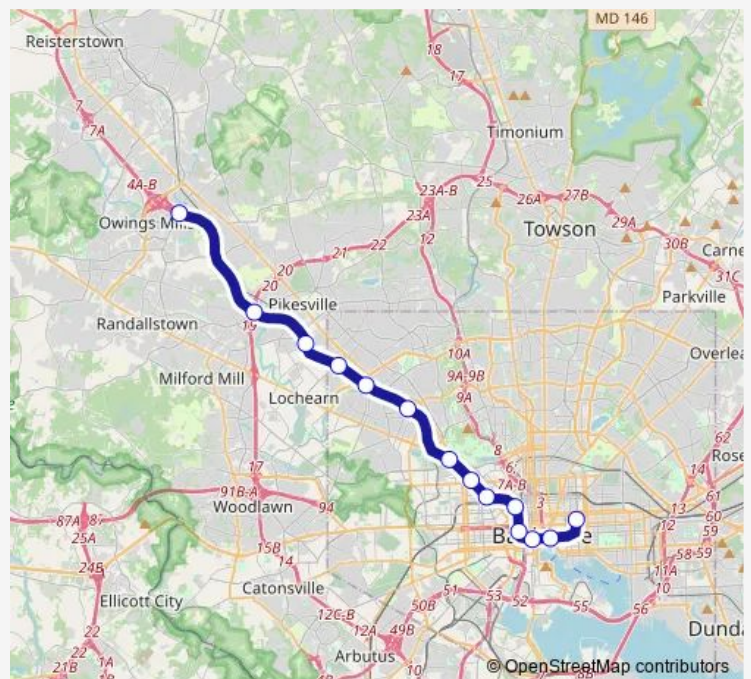

Shot Tower Station (Metro) sb

Johns Hopkins Station (Metro)

Route schedule

Owings Mills Station (Metro) — Johns Hopkins Station (Metro)

Monday 03:45-24:00

Tuesday 03:45-24:00

Wednesday 03:45-24:00

Thursday 03:45-24:00

Friday 03:45-24:00

Saturday 04:41-24:00

Sunday 04:41-24:00

Route info

Direction: Owings Mills Station (Metro)

Stops: 14

Trip Duration: 0 hour 29 min

METRO SUBWAYLINK — Owings Mills - Johns Hopkins

Direction

Johns Hopkins Station (Metro) — Owings Mills Station (Metro)

14 stops

[Open route schedule](#)

Johns Hopkins Station (Metro)

Shot Tower Station (Metro) nb

Charles Center (Metro) nb

Lexington Market (Metro) nb

Route info

Direction: Johns Hopkins Station (Metro)

Stops: 14

Trip Duration: 0 hour 29 min

Direction

Owings Mills Station (Metro) — Reisterstown Plaza Station (Metro) nb

2 stops

[Open route schedule](#)