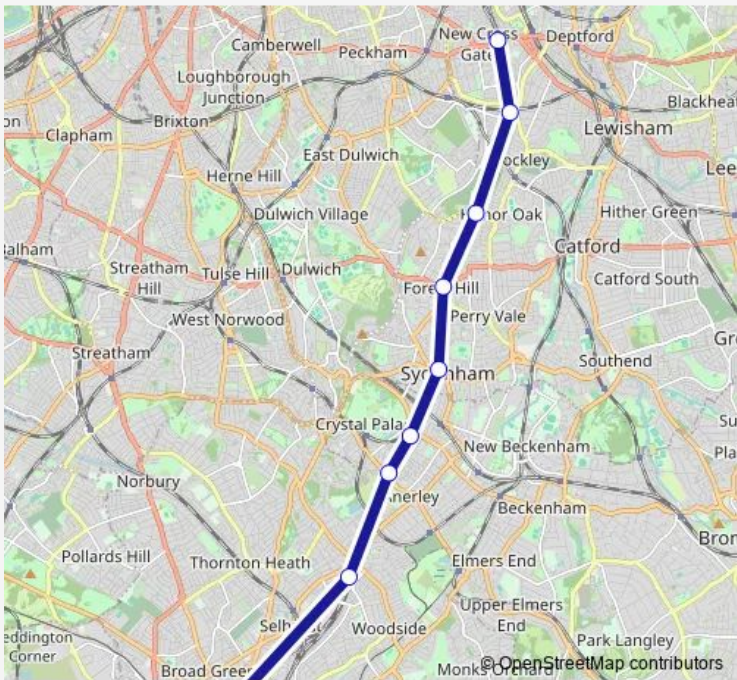

Rail Windrush New Cross Gate - West Croydon

[Go to website](#)

Direction
 New Cross Gate — West Croydon
 9 stops
[Open route schedule](#)

- New Cross Gate
- Brockley
- Honor Oak Park
- Forest Hill
- Sydenham
- Penge West
- Anerley
- Norwood Junction
- West Croydon

Route schedule
 New Cross Gate — West Croydon

Monday	05:45-00:01 ⁺¹
Tuesday	00:01-00:01 ⁺¹
Wednesday	00:01-00:01 ⁺¹
Thursday	00:01-00:01 ⁺¹
Friday	00:01-05:45
Saturday	06:00-00:01 ⁺¹
Sunday	00:01-23:47

Route info
 Direction: New Cross Gate
 Stops: 9
 Trip Duration: 0 hour 24 min

■ Windrush — West Croydon - New Cross Gate **BusMaps**

Direction

West Croydon — New Cross Gate

9 stops

[Open route schedule](#)

Stops: 9

Trip Duration: 0 hour 27 min

Windrush Rail time schedules and route maps are available in an offline PDF at busmaps.com. Use the busmaps.com website to see live bus times, train schedule or subway schedule, and step-by-step directions for all public transit in London