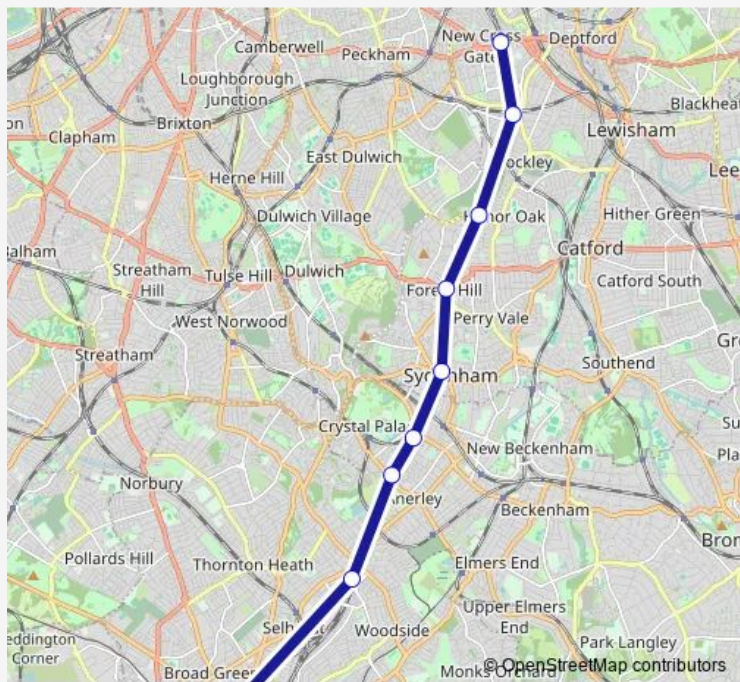

Rail Windrush New Cross Gate - West Croydon

[Go to website](#)

Direction
 New Cross Gate — West Croydon
 9 stops
[Open route schedule](#)

- New Cross Gate
- Brockley
- Honor Oak Park
- Forest Hill
- Sydenham
- Penge West
- Anerley
- Norwood Junction
- West Croydon

Route schedule
 New Cross Gate — West Croydon

Monday	05:45-00:01 ⁺¹
Tuesday	00:01-00:01 ⁺¹
Wednesday	00:01-00:01 ⁺¹
Thursday	00:01-00:01 ⁺¹
Friday	00:01-05:45
Saturday	06:00-00:01 ⁺¹
Sunday	00:01-23:47

Route info
 Direction: New Cross Gate
 Stops: 9
 Trip Duration: 0 hour 24 min

■ Windrush — New Cross Gate - West Croydon **BusMaps**

Direction

West Croydon — New Cross Gate

9 stops

[Open route schedule](#)

Stops: 9

Trip Duration: 0 hour 27 min

Windrush Rail time schedules and route maps are available in an offline PDF at busmaps.com. Use the busmaps.com website to see live bus times, train schedule or subway schedule, and step-by-step directions for all public transit in London