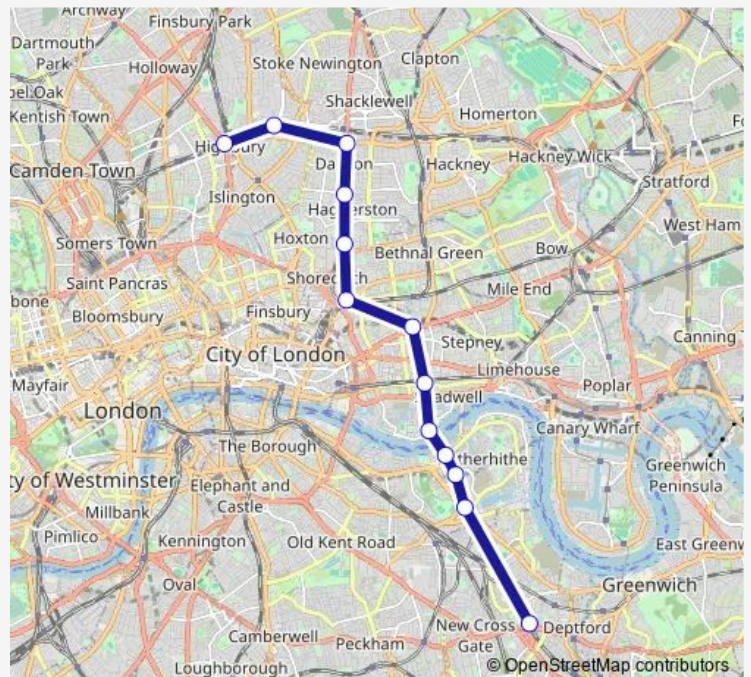

Rail Windrush New Cross - Highbury & Islington

[Go to website](#)

**Direction**

New Cross — Highbury & Islington

13 stops

[Open route schedule](#)

New Cross

Surrey Quays

Canada Water

Rotherhithe

Wapping

Shadwell

Whitechapel

Shoreditch High Street

Hoxton

Haggerston

Thursday 05:57-23:13

Friday 05:57-23:13

Saturday 23:13

Sunday 22:44

Route info

Direction: New Cross

Stops: 13

Trip Duration: 0 hour 28 min

Windrush — New Cross - Highbury & Islington

Windrush Rail time schedules and route maps are available in an offline PDF at [busmaps.com](https://busmaps.com). Use the [busmaps.com](https://busmaps.com) website to see live bus times, train schedule or subway schedule, and step-by-step directions for all public transit in London