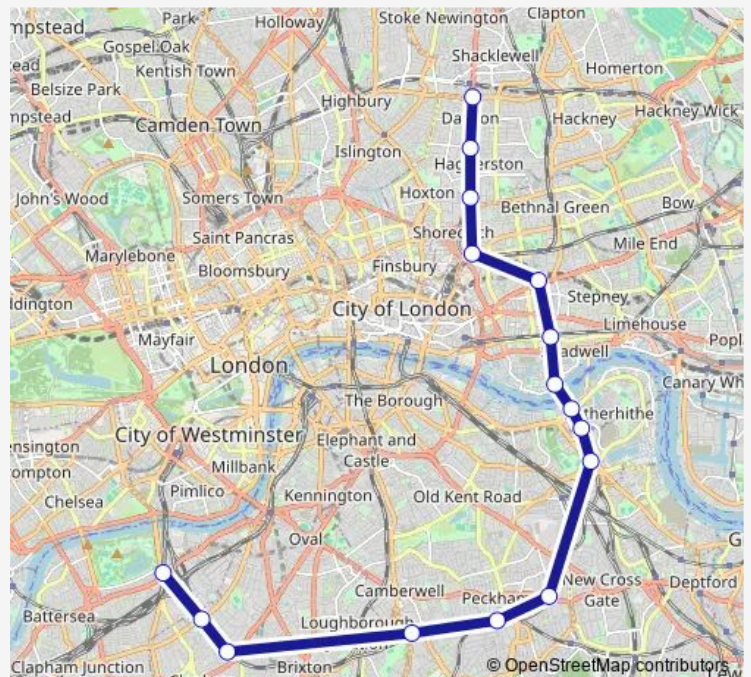

Rail Windrush Dalston Junction - Battersea Park

[Go to website](#)

Direction

Battersea Park — Highbury & Islington

18 stops

[Open route schedule](#)

- Battersea Park
- Wandsworth Road
- Clapham High Street
- Denmark Hill
- Peckham Rye
- Queens Road Peckham
- Surrey Quays
- Canada Water
- Rotherhithe
- Wapping
- Shadwell
- Whitechapel
- Shoreditch High Street
- Hoxton
- Haggerston
- Dalston Junction
- Canonbury
- Highbury & Islington

Route schedule

Battersea Park — Highbury & Islington

Monday	—
Tuesday	—
Wednesday	—
Thursday	—
Friday	—
Saturday	—
Sunday	07:44-08:44

Route info

Direction: Battersea Park

Stops: 18

Trip Duration: 0 hour 50 min

Windrush — Dalston Junction - Battersea Park

Direction

Dalston Junction — Battersea Park

16 stops

[Open route schedule](#)

Dalston Junction

Haggerston

Hoxton

07:57-08:27

Route info

Direction: Highbury & Islington

Stops: 18

Trip Duration: 0 hour 51 min

Windrush Rail time schedules and route maps are available in an offline PDF at busmaps.com. Use the busmaps.com website to see live bus times, train schedule or subway schedule, and step-by-step directions for all public transit in London