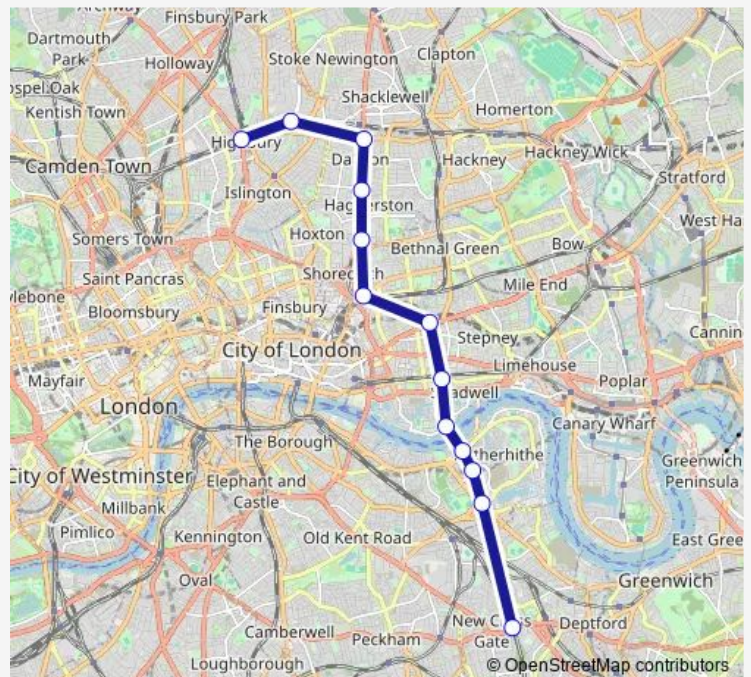

Canada Water

Rotherhithe

Wapping

Shadwell

Whitechapel

Shoreditch High Street

Hoxton

Haggerston

Dalston Junction

Canonbury

Highbury & Islington

Route schedule

New Cross Gate — Highbury & Islington

Monday	—
Tuesday	—
Wednesday	—
Thursday	—
Friday	24:33-01:48 ⁺¹
Saturday	00:33-01:48 ⁺¹
Sunday	00:33-06:48

Route info

Direction: New Cross Gate

Stops: 13

Trip Duration: 0 hour 30 min

■ Windrush — New Cross Gate - Highbury & Islington

Direction

Highbury & Islington — New Cross Gate

13 stops

[Open route schedule](#)

Highbury & Islington

Canonbury

Dalston Junction

Haggerston

Hoxton

Shoreditch High Street

Whitechapel