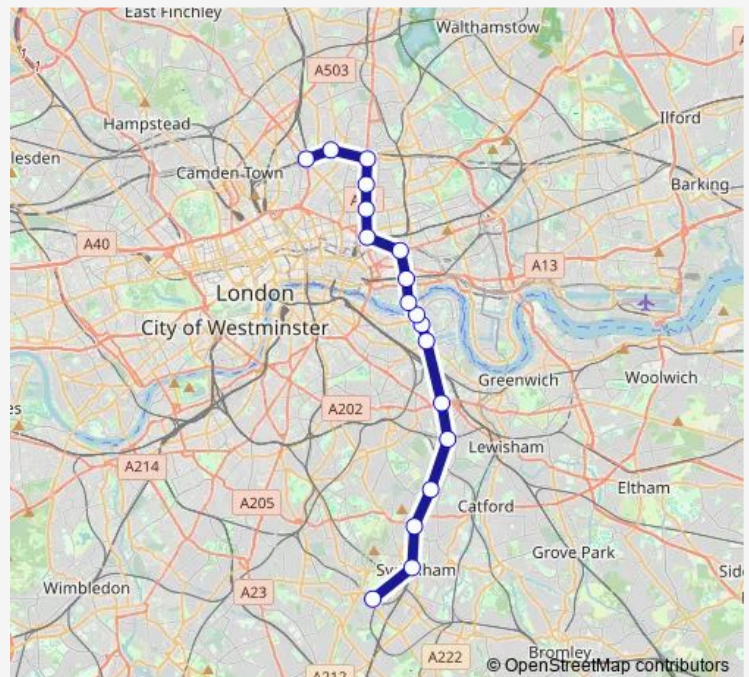

Rail Windrush Highbury & Islington - Crystal Palace

[Go to website](#)

Direction

Highbury & Islington — Crystal Palace

18 stops

[Open route schedule](#)

- Highbury & Islington
- Canonbury
- Dalston Junction
- Haggerston
- Hoxton
- Shoreditch High Street
- Whitechapel
- Shadwell
- Wapping
- Rotherhithe
- Canada Water
- Surrey Quays
- New Cross Gate
- Brockley
- Honor Oak Park
- Forest Hill
- Sydenham
- Crystal Palace

Direction: Highbury & Islington

Stops: 18

Trip Duration: 0 hour 43 min

■ Windrush — Crystal Palace - Highbury & Islington

Direction

Crystal Palace — Highbury & Islington

18 stops

[Open route schedule](#)

Rotherhithe

Wapping

Shadwell

Whitechapel

Shoreditch High Street

Hoxton

Haggerston

Dalston Junction

Route info

Direction: Crystal Palace

Stops: 18

Trip Duration: 0 hour 44 min

Windrush Rail time schedules and route maps are available in an offline PDF at [busmaps.com](#). Use the [busmaps.com](#) website to see live bus times, train schedule or subway schedule, and step-by-step directions for all public transit in London