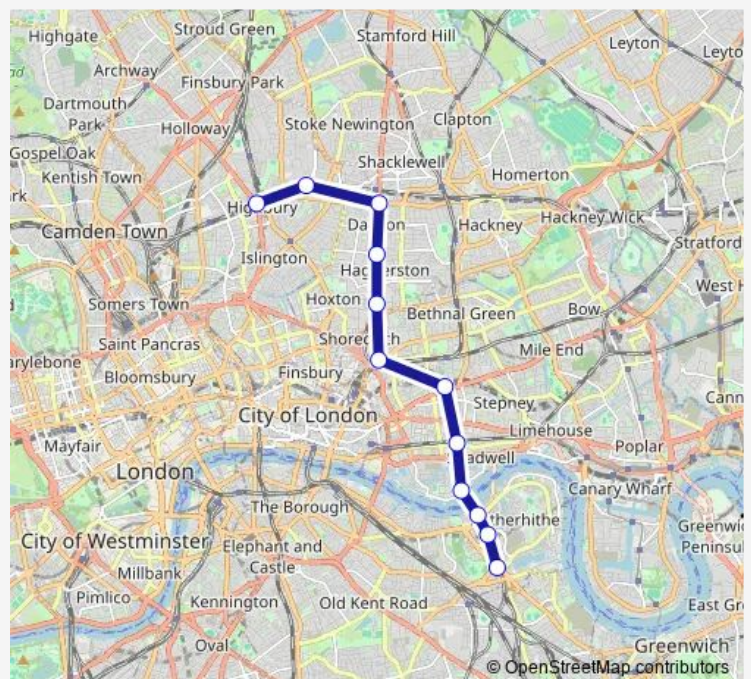

Rail Windrush Surrey Quays - Highbury & Islington

[Go to website](#)

Direction

Surrey Quays — Highbury & Islington

12 stops

[Open route schedule](#)

Surrey Quays

Canada Water

Rotherhithe

Wapping

Shadwell

Whitechapel

Shoreditch High Street

Hoxton

Haggerston

Dalston Junction

Canonbury

Highbury & Islington

Route schedule

Surrey Quays — Highbury & Islington

Monday	—
Tuesday	—
Wednesday	—
Thursday	—
Friday	—
Saturday	—
Sunday	10:59-12:29

Route info

Direction: Surrey Quays

Stops: 12

Trip Duration: 0 hour 25 min

■ Windrush — Surrey Quays - Highbury & Islington

BusMaps

Windrush Rail time schedules and route maps are available in an offline PDF at busmaps.com. Use the busmaps.com website to see live bus times, train schedule or subway schedule, and step-by-step directions for all public transit in London