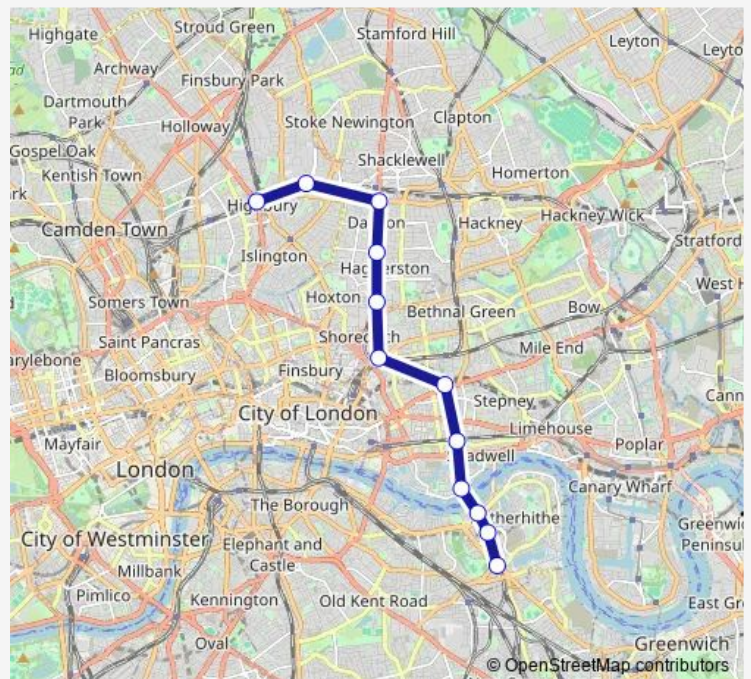

Rail Windrush Surrey Quays - Highbury & Islington

[Go to website](#)

**Direction**

Surrey Quays — Highbury & Islington

12 stops

[Open route schedule](#)

Surrey Quays

Canada Water

Rotherhithe

Wapping

Shadwell

Whitechapel

Shoreditch High Street

Hoxton

Haggerston

Dalston Junction

Friday —

Saturday —

Sunday 09:15-12:29

Route info

Direction: Surrey Quays

Stops: 12

Trip Duration: 0 hour 25 min

Windrush — Surrey Quays - Highbury & Islington

Windrush Rail time schedules and route maps are available in an offline PDF at [busmaps.com](https://busmaps.com). Use the [busmaps.com](https://busmaps.com) website to see live bus times, train schedule or subway schedule, and step-by-step directions for all public transit in London