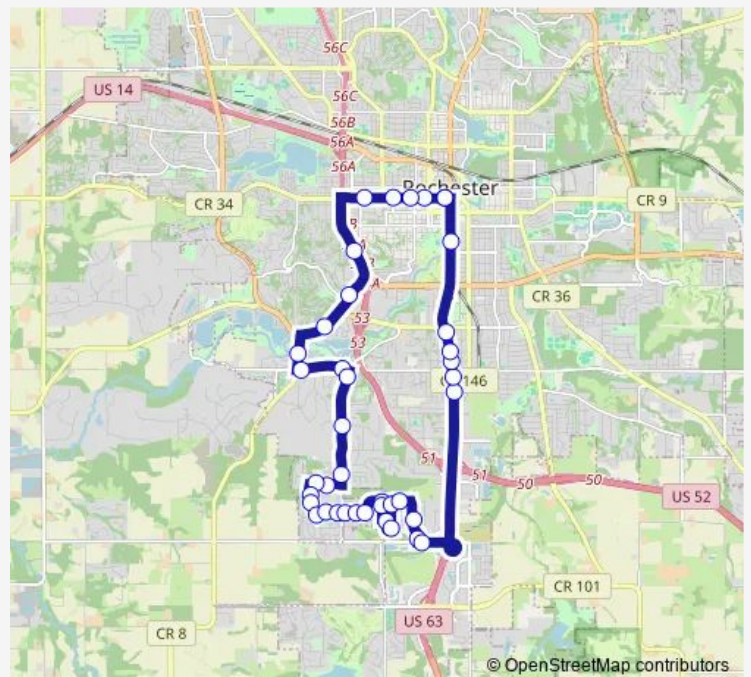

Direction:

Stops: 0

Trip Duration: — min

Direction

Downtown Transit CTR F — Downtown Transit CTR F

34 stops

[Open route schedule](#)

Downtown Transit CTR F

Bdwy AVE S AND S OF 16 ST Se

Bdwy AVE S AND 18 ST Sw

Bdwy AVE S AND 21 ST Sw

Bdwy AVE S AND 3 AVE Se

40 ST SW AND Willow RDG DR Sw

Willow HTS DR SW AND 40 ST Sw

Willow HTS DR SW AND 37 ST Sw

Willow HTS DR SW AND 37 ST Sw

Stops: 0

Trip Duration: — min

Direction

Downtown Transit CTR F — Downtown Transit CTR G

34 stops

[Open route schedule](#)

Downtown Transit CTR F

Bdwy AVE S AND S OF 16 ST Se

Route info

Direction: Downtown Transit CTR F

Stops: 34

Trip Duration: 0 hour 46 min

18 AVE SW AND 28 ST Sw

18 AVE SW AND Ponderosa DR Sw

Mayowood RD AND Tifny CV LN Sw

Mayowood RD SW AND B VLY RD Sw