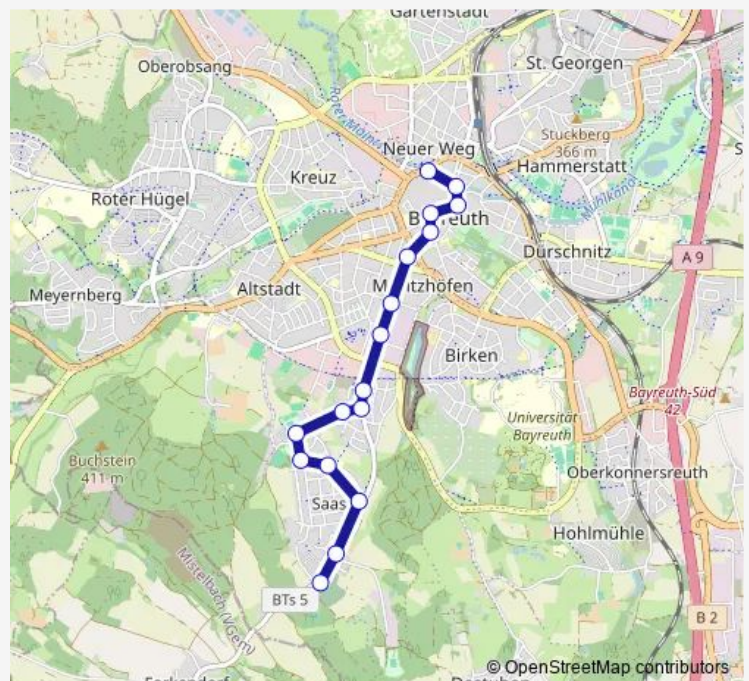

Bayreuth Stadtkirche

Bayreuth Sternplatz

Bayreuth Zoh

### Route schedule

Saas Südfriedhof — Bayreuth Zoh

Monday 19:29

Tuesday 19:29

Wednesday 19:29

Thursday 19:29

Friday 19:29

Saturday 12:19

### Route info

Direction: Saas Südfriedhof

Stops: 15

Trip Duration: 0 hour 18 min