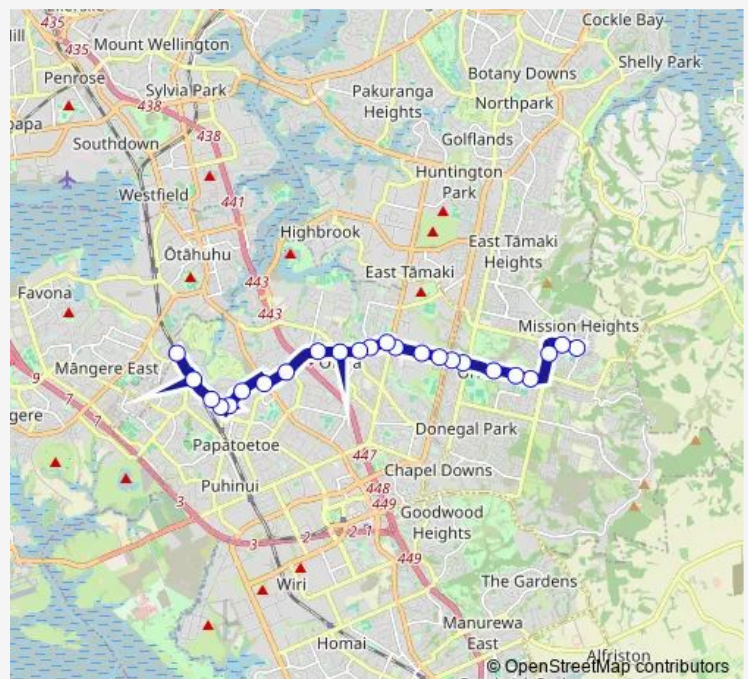

Cambourne Road

Trimmer Terrace

Woolfield Road

Route schedule

Mission Heights Primary School — Middlemore Station and Hospital

Monday 05:46-19:16

Tuesday 05:46-19:16

Wednesday 05:46-19:16

Thursday 05:46-19:16

Friday 05:46-19:16

Saturday 06:16-19:16

Sunday 06:46-19:16

Route info

Direction: Mission Heights Primary School

Stops: 24

Trip Duration: 0 hour 26 min

314

BusMaps

Barrie Avenue

Middlemore Crescent

Middlemore Station and Hospital

Direction

Middlemore Station and Hospital — Mission Heights Primary School

25 stops

[Open route schedule](#)

Middlemore Station and Hospital

Middlemore Crescent

Barrie Avenue

Woolfield Road

Trimmer Terrace

Cambourne Road

Saint Johns Church