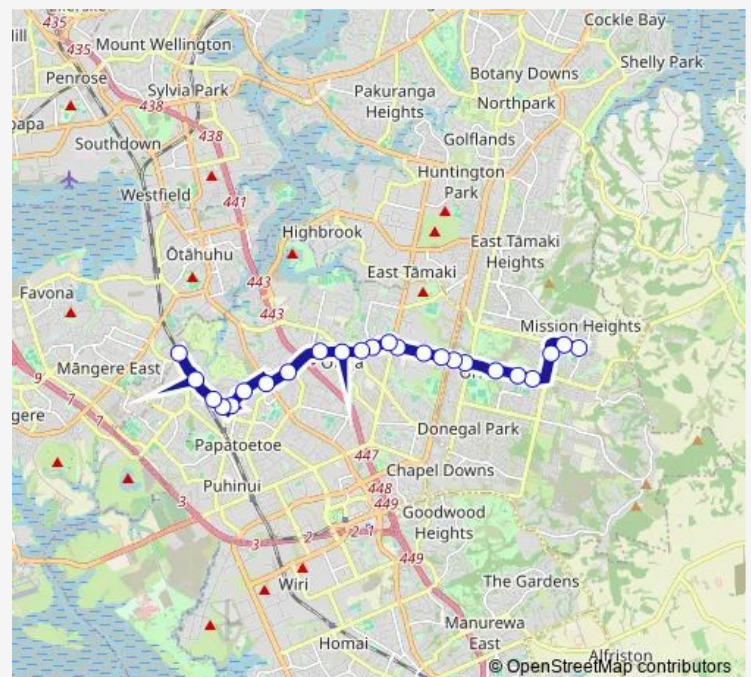

Woolfield Road

Route schedule

Mission Heights Primary School — Middlemore Station and Hospital

Monday 05:46-19:16

Tuesday 05:46-19:16

Wednesday 05:46-19:16

Thursday 05:46-19:16

Friday 05:46-19:16

Saturday 06:16-19:16

Sunday 06:46-19:16

Route info

Direction: Mission Heights Primary School

Stops: 24

Trip Duration: 0 hour 24 min

Barrie Avenue

Middlemore Crescent

Middlemore Station and Hospital

Direction

Middlemore Station and Hospital — Mission Heights Primary School

25 stops

[Open route schedule](#)

Middlemore Station and Hospital

Middlemore Crescent

Barrie Avenue

Tuesday 06:06-19:46

Wednesday 06:06-19:46

Thursday 06:06-19:46

Friday 06:06-19:46

Saturday 06:16-19:16

Sunday 06:46-19:16

Route info

Direction: Middlemore Station and Hospital